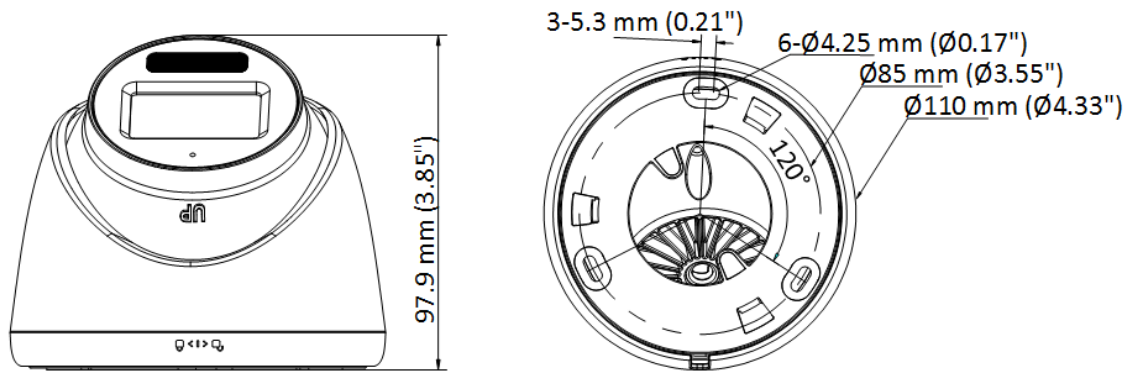

## ▪ Specification

Camera	
Image Sensor	4K CMOS
Max. Resolution	3840 (H) × 2160 (V)
Min. Illumination	0.01 Lux @ (F1.6, AGC ON), 0 Lux with IR
Shutter Time	PAL: 1/12.5 s to 1/50, 000 s NTSC: 1/15 s to 1/50, 000 s
Day & Night	ICR
Angle Adjustment	Pan: 0 to 360°, Tilt: 0 to 75°, Rotation: 0 to 360°
Signal System	PAL/NTSC
Lens	
Lens Type	2.8 mm and 3.6 mm fixed focal lens
Focal Length & FOV	2.8 mm, horizontal FOV: 108°, vertical FOV: 59°, diagonal FOV: 127° 3.6 mm, horizontal FOV: 88°, vertical FOV: 44°, diagonal FOV: 105°
Lens Mount	M12
Illuminator	
Supplement Light Range	IR : Up to 40 m White Light : Up to 20 m
Supplement Light Type	Smart, IR, White Light
Image	
Image Settings	Brightness, Sharpness, Smart IR
Frame Rate	TVI: 8 MP @12.5 fps, 8 MP @15 fps, 4 MP @25 fps, 4 MP @30fps, 2 MP @25 fps, 2 MP @30 fps AHD: 8MP@15fps CVI: 8MP@12.5fps, 8MP@15fps CVBS: PAL/NTSC
Day/Night Mode	Auto/Color
Wide Dynamic Range (WDR)	Digital WDR
Image Enhancement	DWDR/BLC/HLC/Global
White Balance	Auto/Manual
AGC	Yes
Interface	
Video Output	Switchable TVI/AHD/CVI/CVBS
General	
Power	12 VDC ± 25%, 0.4 A, max. 4.8 W,*You are recommended to use one power adapter to supply the power for one camera.
Material	Body: Metal Enclosure: Plastic
Dimension	97.9 mm × Ø110 mm (3.85" × Ø4.33")
Weight	Approx. 340 g (0.75 lb.)
Operating Condition	-40 °C to 60 °C (-40 °F to 140 °F), humidity: 90% or less (non-condensation)
Communication	HIKVISION-C
Language	English
Approval	
Protection	IP67

▪ **Available Model**

DS-2CE78U0T-LF(2.8mm)

DS-2CE78U0T-LF(3.6mm)

DS-2CE78U0T-LF(2.8mm)(ALG SARL)/SKD

DS-2CE78U0T-LF(2.8mm)(TS ADVANCE)/Black

▪ **Dimension**

▪ **Accessory**

▪ **Optional**