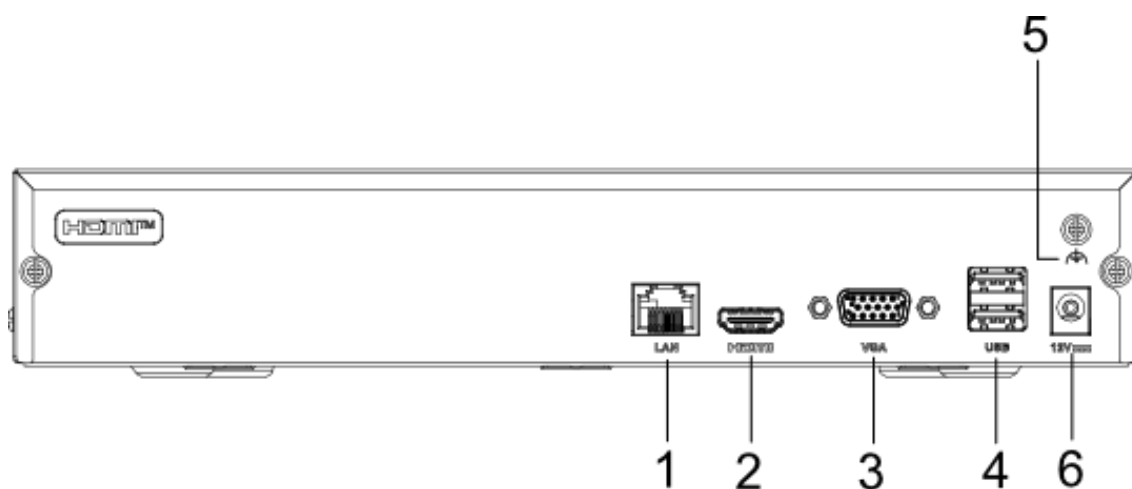

▪ Smart Function

- Supports line crossing and intrusion detection
- Smart search for the selected area in the video; and smart playback to improve the playback efficiency
- Automatically search and add network cameras after device is activated

▪ Network & Ethernet Access

- 1 self-adaptive 10/100 Mbps Ethernet interface
- Hik-Connect for easy network management

▪ Specification

Video and Audio	
IP Video Input	8-ch Up to 6 MP resolution
Incoming Bandwidth	60 Mbps
Outgoing Bandwidth	60 Mbps
HDMI Output	1-ch, 1920 × 1080p/60Hz, 1600 × 1200/60Hz, 1280 × 1024/60Hz, 1280 × 720/60Hz
VGA Output	1-ch, 1920 × 1080p/60Hz, 1600 × 1200/60Hz, 1280 × 1024/60Hz, 1280 × 720/60Hz
Video Output Mode	HDMI/VGA simultaneous output
Decoding	
Decoding Format	H.265+/H.265/ H.264+/H.264
Recording Resolution	6 MP/4 MP/3 MP/1080p/UXGA /720p/VGA/4CIF/DCIF/ 2CIF/CIF/QCIF
Synchronous playback	4-ch
Decoding Capability	4-ch@1080p (30 fps) or 2-ch@4 MP (30 fps) or 1-ch@6 MP (30 fps)
Stream Type	Video, Video & Audio
Network	
Remote Connection	16
Network Protocol	TCP/IP, DHCP, Hik-Connect, DNS, DDNS, NTP, SADP, SMTP, UPnP™
Network Interface	1, RJ-45 10/100Mbps self-adaptive Ethernet interface
Auxiliary Interface	
SATA	1 SATA interface
Capacity	Up to 6TB capacity for each disk
Alarm In/Out	N/A
USB Interface	Rear panel: 2 × USB 2.0
General	
Power Supply	12 VDC, 1.5 A
Consumption	≤ 10 W
Working Temperature	-10 to +55° C (+14 to +131° F)
Working Humidity	10% to 90%
Dimension (W × D × H)	265 × 223 × 48 mm (10.4" × 8.8" × 1.9")
Weight	≤ 1 kg (2.2 lb)
Certification	
CE	EN50130-4, EN 61000-3-2, EN 61000-3-3

▪ **Physical Interface**

No.	Description	No.	Description
1	LAN network interface	4	USB interfaces
2	HDMI interface	5	Power supply
3	VGA interface	6	GND

▪ **Available Model**

DS-7108NI-Q1/M(D)

▪ Dimension

scale/1:1;Unit/mm