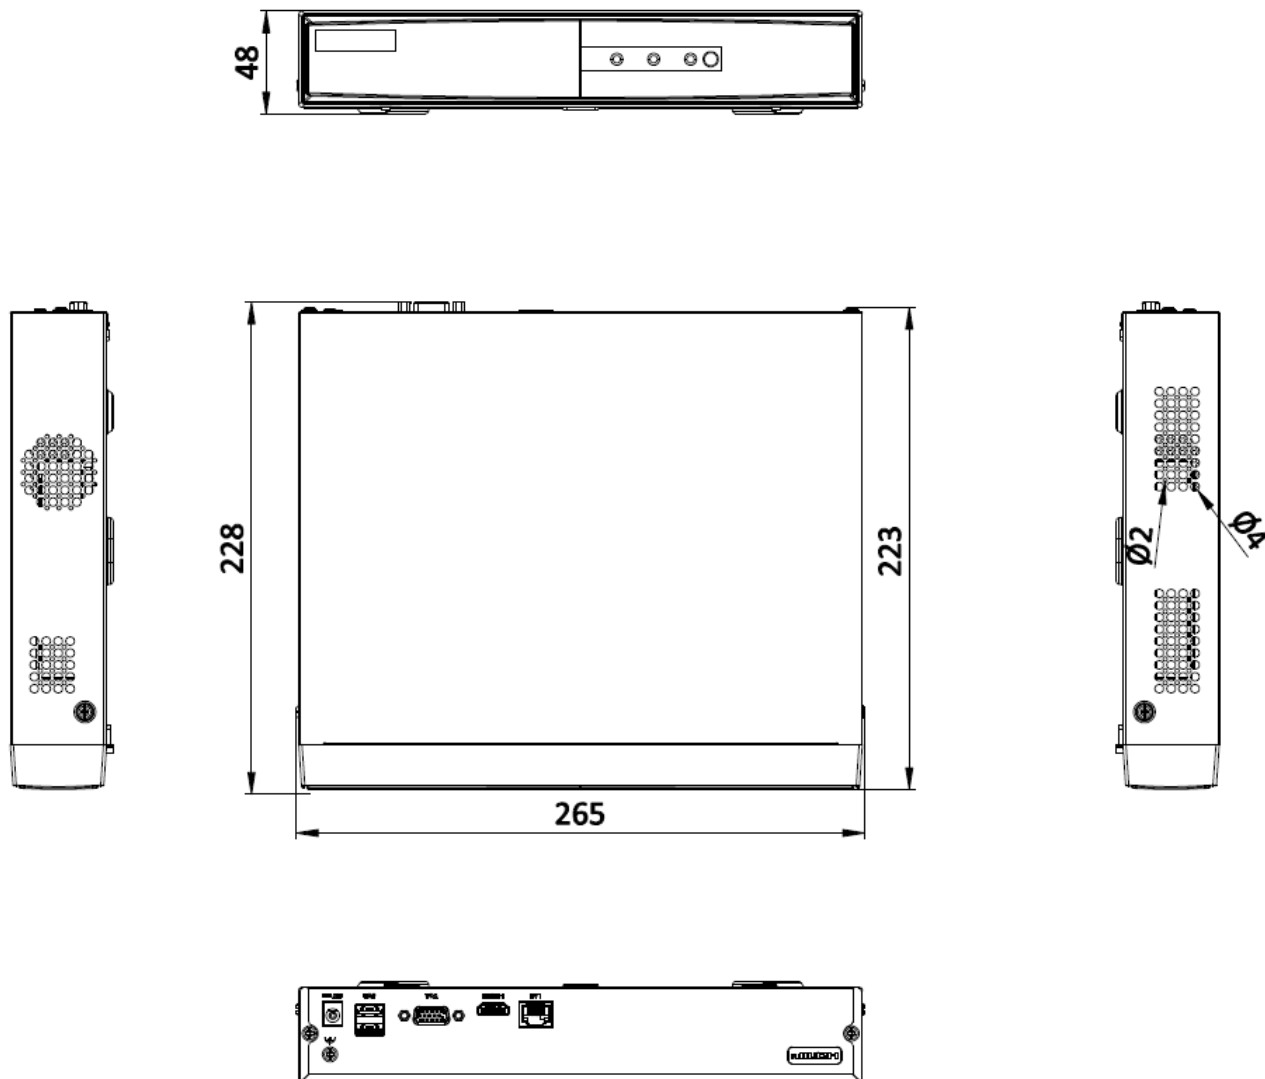

▪ **Physical Interface**

No.	Description	No.	Description
1	LAN network interface	4	USB interfaces
2	HDMI interface	5	Power supply
3	VGA interface	6	GND

▪ **Available Model**

DS-7108NI-Q1/M(D)

▪ Dimension

scale/1:1;Unit/mm