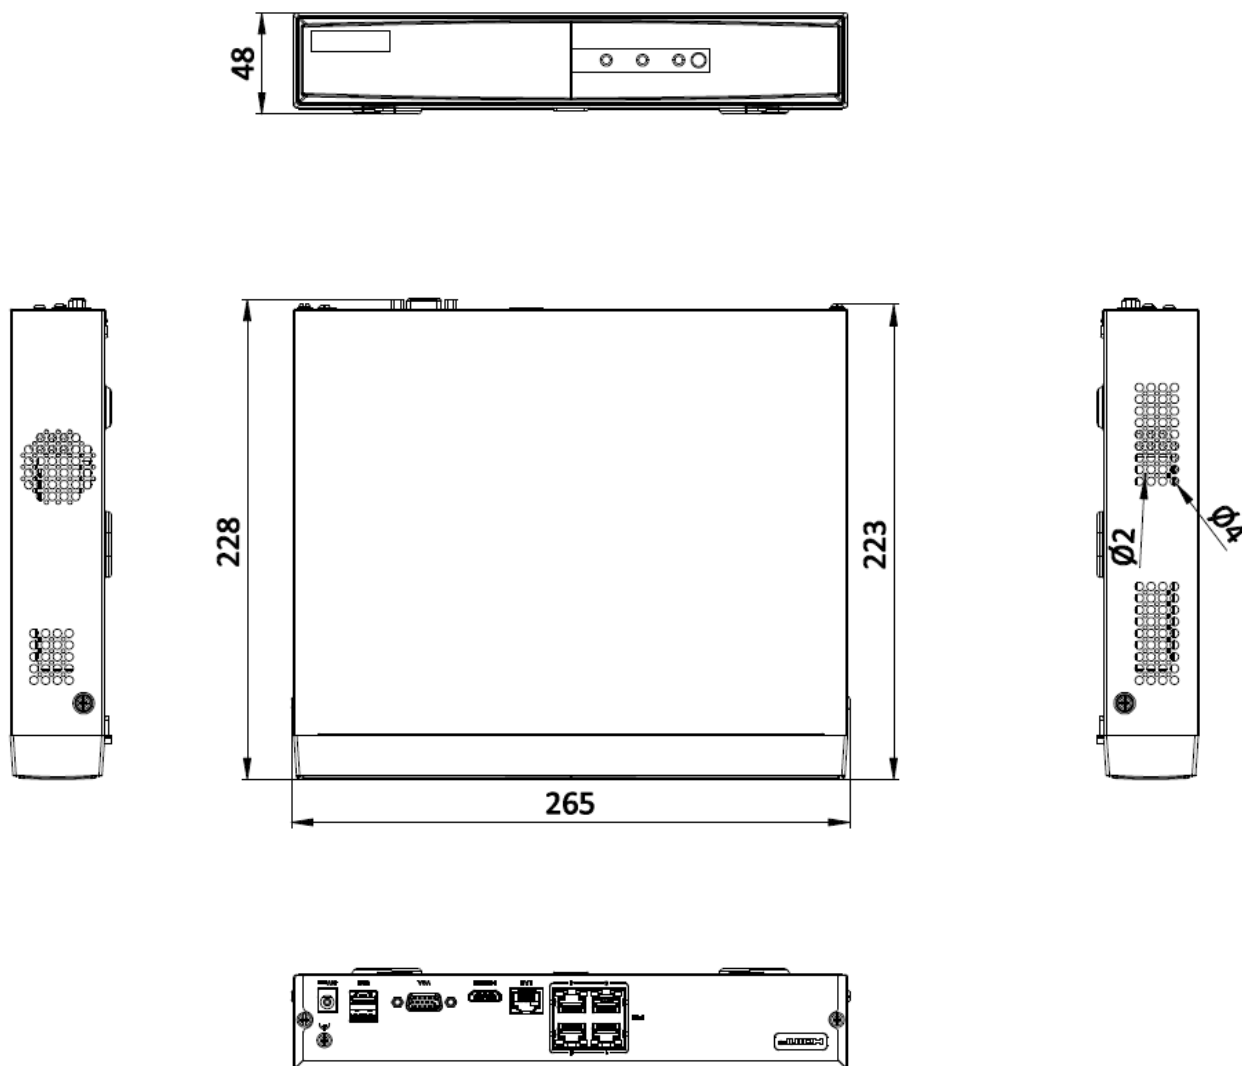

▪ Network & Ethernet Access

- 4 independent PoE network interfaces
- 1 self-adaptive 10/100 Mbps Ethernet interface
- Hik-Connect for easy network management

▪ Specification

Video and Audio	
IP Video Input	4-ch Up to 6 MP resolution
Incoming Bandwidth	40 Mbps
Outgoing Bandwidth	60 Mbps
HDMI Output	1-ch, 1920 × 1080p/60Hz, 1600 × 1200/60Hz, 1280 × 1024/60Hz, 1280 × 720/60Hz
VGA Output	1-ch, 1920 × 1080p/60Hz, 1600 × 1200/60Hz, 1280 × 1024/60Hz, 1280 × 720/60Hz
Video Output Mode	HDMI/VGA simultaneous output
Decoding	
Decoding Format	H.265+/H.265/ H.264+/H.264
Recording Resolution	6 MP/4 MP/3 MP/1080p/UXGA /720p/VGA/4CIF/DCIF/ 2CIF/CIF/QCIF
Synchronous playback	4-ch
Decoding Capability	4-ch@1080p (30 fps) or 2-ch@4 MP (30 fps) or 1-ch@6 MP (30 fps)
Stream Type	Video, Video & Audio
Network	
Remote Connection	16
Network Protocol	TCP/IP, DHCP, Hik-Connect, DNS, DDNS, NTP, SADP, SMTP, UPnP™
Network Interface	1, RJ-45 10/100Mbps self-adaptive Ethernet interface
PoE	
Interface	4, RJ-45 10/100 Mbps self-adaptive Ethernet interface
Power	≤ 36 W
Standard	IEEE 802.3 af/at
Auxiliary Interface	
SATA	1 SATA interface
Capacity	Up to 6TB capacity for each disk
Alarm In/Out	N/A
USB Interface	Rear panel: 2 × USB 2.0
General	
Power Supply	48 VDC, 1 A
Consumption	≤ 10 W
Working Temperature	-10 to +55° C (+14 to +131° F)
Working Humidity	10% to 90%
Dimension (W × D × H)	265 × 223 × 48 mm (10.4" × 8.8" × 1.9")
Weight	≤ 1 kg (2.2 lb)
Certification	
CE	EN50130-4, EN 61000-3-2, EN 61000-3-3

▪ **Physical Interface**

No.	Description	No.	Description
1	Network interfaces with PoE function	5	USB interfaces
2	LAN network interface	6	GND
3	HDMI interface	7	Power supply
4	VGA interface		

▪ **Available Model**

DS-7104NI-Q1/4P/M(D)

▪ Dimension

scale/1:1;Unit/mm

Headquarters

No.555 Qianmo Road, Binjiang District,
Hangzhou 310051, China
T +86-571-8807-5998
www.hikvision.com

Follow us on social media to get the latest product and solution information.