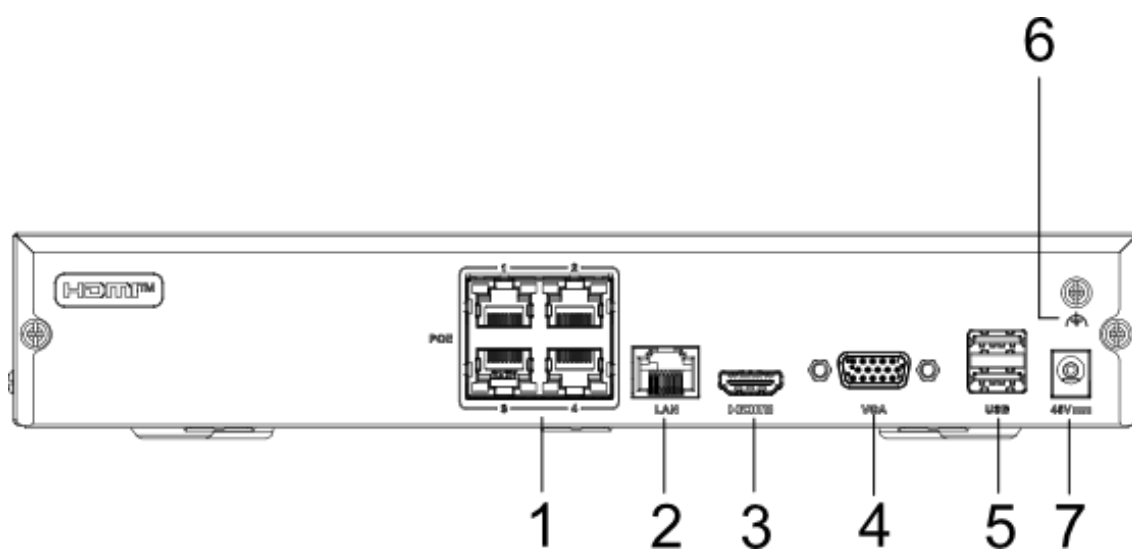

▪ Smart Function

- Supports line crossing and intrusion detection
- Smart search for the selected area in the video; and smart playback to improve the playback efficiency
- Automatically search and add network cameras after device is activated

▪ Network & Ethernet Access

- 4 independent PoE network interfaces
- 1 self-adaptive 10/100 Mbps Ethernet interface
- Hik-Connect for easy network management

▪ Specification

Video and Audio	
IP Video Input	4-ch Up to 6 MP resolution
Incoming Bandwidth	40 Mbps
Outgoing Bandwidth	60 Mbps
HDMI Output	1-ch, 1920 × 1080p/60Hz, 1600 × 1200/60Hz, 1280 × 1024/60Hz, 1280 × 720/60Hz
VGA Output	1-ch, 1920 × 1080p/60Hz, 1600 × 1200/60Hz, 1280 × 1024/60Hz, 1280 × 720/60Hz
Video Output Mode	HDMI/VGA simultaneous output
Decoding	
Decoding Format	H.265+/H.265/ H.264+/H.264
Recording Resolution	6 MP/4 MP/3 MP/1080p/UXGA /720p/VGA/4CIF/DCIF/ 2CIF/CIF/QCIF
Synchronous playback	4-ch
Decoding Capability	4-ch@1080p (30 fps) or 2-ch@4 MP (30 fps) or 1-ch@6 MP (30 fps)
Stream Type	Video, Video & Audio
Network	
Remote Connection	16
Network Protocol	TCP/IP, DHCP, Hik-Connect, DNS, DDNS, NTP, SADP, SMTP, UPnP™
Network Interface	1, RJ-45 10/100Mbps self-adaptive Ethernet interface
PoE	
Interface	4, RJ-45 10/100 Mbps self-adaptive Ethernet interface
Power	≤ 36 W
Standard	IEEE 802.3 af/at
Auxiliary Interface	
SATA	1 SATA interface
Capacity	Up to 6TB capacity for each disk
Alarm In/Out	N/A
USB Interface	Rear panel: 2 × USB 2.0
General	
Power Supply	48 VDC, 1 A
Consumption	≤ 10 W
Working Temperature	-10 to +55° C (+14 to +131° F)
Working Humidity	10% to 90%
Dimension (W × D × H)	265 × 223 × 48 mm (10.4" × 8.8" × 1.9")
Weight	≤ 1 kg (2.2 lb)
Certification	
CE	EN50130-4, EN 61000-3-2, EN 61000-3-3

▪ **Physical Interface**

No.	Description	No.	Description
1	Network interfaces with PoE function	5	USB interfaces
2	LAN network interface	6	GND
3	HDMI interface	7	Power supply
4	VGA interface		

▪ **Available Model**