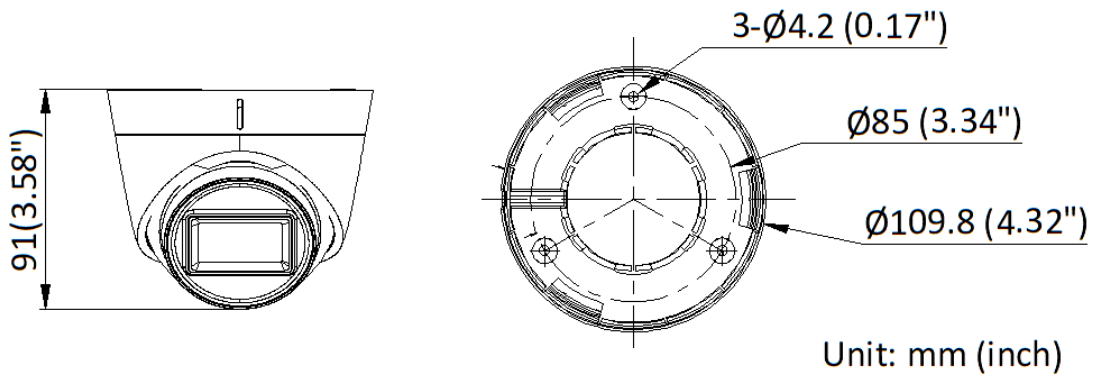

▪ Specification

Camera	
Image Sensor	2 MP CMOS
Signal System	PAL/NTSC
Resolution	1920 (H) × 1080 (V)
Frame Rate	PAL: 1080p @ 25 fps NTSC: 1080p @ 30 fps
Min. Illumination	0.01 Lux @(F2.0, AGC ON), 0 Lux with IR
Day & Night	ICR
Shutter Time	PAL: 1/25 s to 1/50,000 s; NTSC: 1/30 s to 1/50,000 s
Lens	Fixed focal lens, 2.8 mm and 3.6 mm optional
Field of View	2.8 mm, horizontal FOV: 101°, vertical FOV: 56°, diagonal FOV: 118° 3.6 mm, horizontal FOV: 78°, vertical FOV: 42°, diagonal FOV: 92°
Lens Mount	M12
WDR (Wide Dynamic Range)	Digital WDR
Angle Adjustment	Pan: 0 to 360°, Tilt: 0 to 75°, Rotation: 0 to 360°
Image	
Day/Night Mode	Auto/Color/BW (Black and White)
Image Mode	STD/HIGH-SAT
AGC	Yes
White Balance	Auto/Manual
AE (Auto Exposure) Mode	DWDR, BLC, HLC, Global
Noise Reduction	2D DNR
Language	English
Function	Brightness, Smart IR, Sharpness
Interface	
Video Output	1 HD analog output
General	
Power	12 VDC ± 25%, 0.24 A, max. 2.9 W, PoC.af, *You are recommended to use one power adapter to supply the power for one camera.
IR Range	Up to 40 m
Operating Conditions	-40°C to 60°C (-40°F to 140°F). Humidity: 90% or less (non-condensing)
Protection Level	IP67
Material	Main body: Metal, Enclosure: Plastic
Communication	HIKVISION-C
Dimension	∅109.8 mm × 91 mm (∅4.32" × 3.58")
Weight	Approx. 310 g (0.68 lb.)

▪ Available Model

DS-2CE56D0T-IT3E(2.8mm)(C)

DS-2CE56D0T-IT3E(3.6mm)(C)

▪ Dimension

▪ **Accessory**

▪ **Optional**

DS-1272ZJ-110-TRS Wall Mount	DS-1275ZJ-SUS Vertical Pole Mount	DS-1276ZJ-SUS Corner Mount	DS-1280ZJ-S Junction Box	DS-1281ZJ-S Inclined Ceiling Mount
				
				
DS-1280ZJ-TR13				