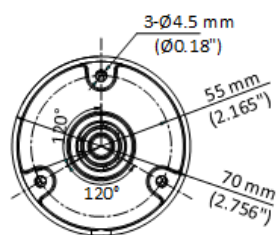

▪ Available Model

DS-2CE16D0T-LFS(2.8mm)

DS-2CE16D0T-LFS(3.6mm)

▪ Dimension

▪ Accessory

▪ Optional

**DS-1280ZJ-XS
Junction Box**