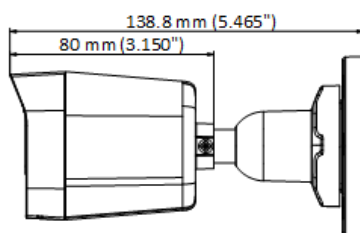

▪ Available Model

DS-2CE16D0T-LFS(2.8mm)

DS-2CE16D0T-LFS(3.6mm)

▪ Dimension

▪ Accessory

▪ Optional

**DS-1280ZJ-XS
Junction Box**