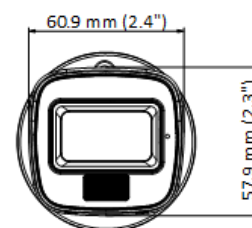

▪ Available Model

DS-2CE16D0T-LFS(2.8mm)

DS-2CE16D0T-LFS(3.6mm)

▪ Dimension

▪ Accessory

▪ Optional

**DS-1280ZJ-XS
Junction Box**