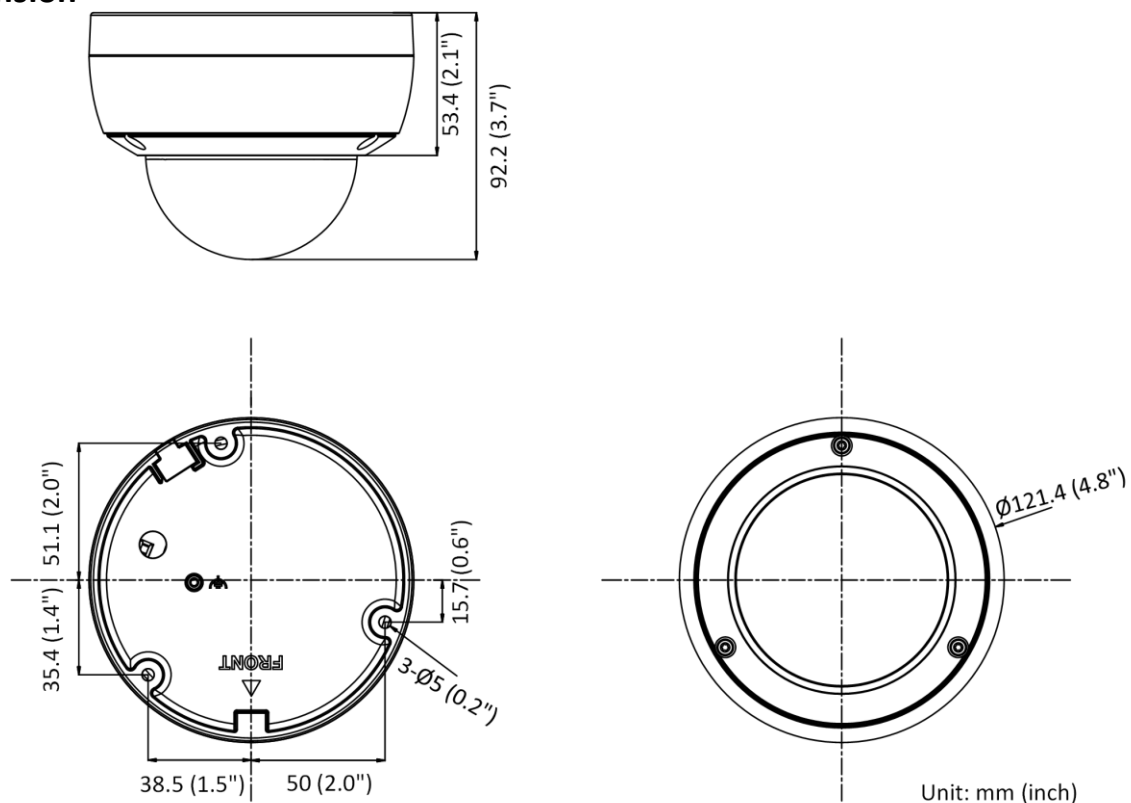

▪ **Available Model**

DS-2CD3163G2-ISU (2.8/4/6 mm)

DS-2CD3163G2-IU (2.8/4/6 mm)

▪ **Typical Application**

Hikvision products are classified into three levels according to their anti-corrosion performance. Refer to the following description to choose for your using environment.

This model has NO SPECIFIC PROTECTION.

Level	Description
Top-level protection	Hikvision products at this level are equipped for use in areas where professional anti-corrosion protection is a must. Typical application scenarios include coastlines, docks, chemical plants, and more.
Moderate protection	Hikvision products at this level are equipped for use in areas with moderate anti-corrosion demands. Typical application scenarios include coastal areas about 2 kilometers (1.24 miles) away from coastlines, as well as areas affected by acid rain.
No specific protection	Hikvision products at this level are equipped for use in areas where no specific anti-corrosion protection is needed.

▪ **Dimension**