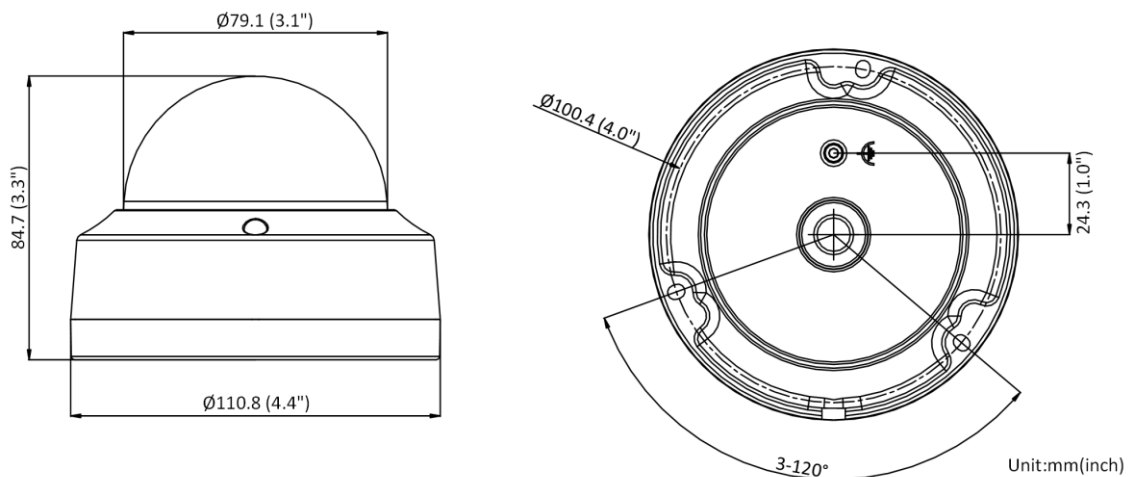

▪ Available Model

DS-2CD2143G2-I (2.8/4 mm)

DS-2CD2143G2-IS(2.8/4 mm)

▪ Dimension