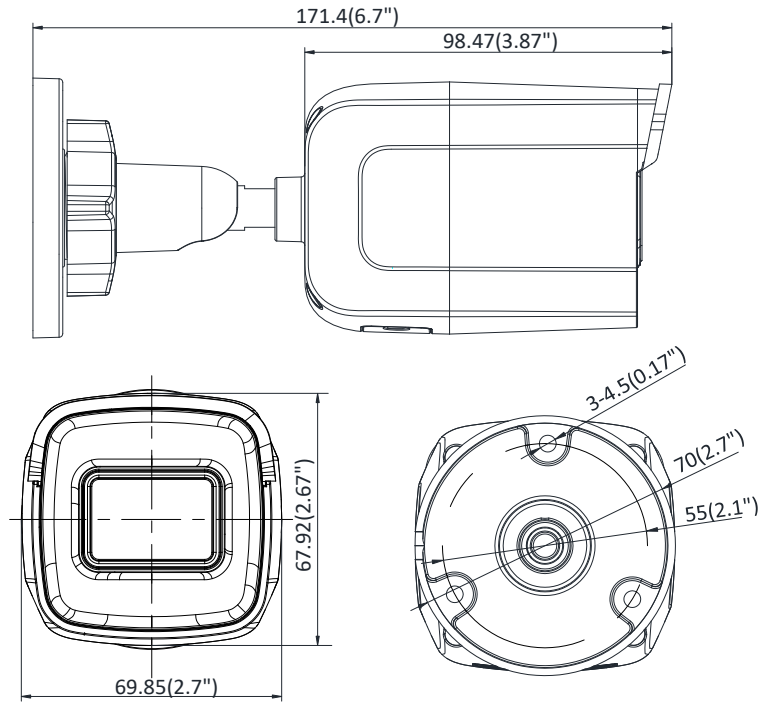

Protocols	TCP/IP, ICMP, HTTP, HTTPS, FTP, DHCP, DNS, DDNS, RTP, RTSP, RTCP, PPPoE, NTP, UPnP, SMTP, SNMP, IGMP, 802.1X, QoS, IPv6, UDP, Bonjour
General Function	One-key reset, anti-flicker, three streams, heartbeat, mirror, password protection, privacy mask, watermark, IP address filter
Firmware Version	V5.5.61
API	ONVIF (PROFILE S, PROFILE G), ISAPI
Simultaneous Live View	Up to 6 channels
User/Host	Up to 32 users 3 levels: Administrator, Operator and User
Client	iVMS-4200, Hik-Connect, iVMS-5200, iVMS-4500
Web Browser	IE8+, Chrome 31.0-44, Firefox 30.0-51, Safari 8.0+
<b>Interface</b>	
Communication Interface	1 RJ45 10M/100M self-adaptive Ethernet port
On-board Storage	Built-in micro SD/SDHC/SDXC slot, up to 128 GB
Reset Button	Yes
<b>Smart Feature-set</b>	
Behavior Analysis	Line crossing detection, intrusion detection, unattended baggage detection, object removal detection
Exception Detection	Scene change detection
Face Detection	Yes
<b>General</b>	
Operating Conditions	-30 °C to +60 °C (-22 °F to +140 °F), humidity 95% or less (non-condensing)
Power Supply	12 VDC ± 25%, 5.5 mm coaxial power plug PoE (802.3af, class 3)
Power Consumption	12 VDC, 0.5 A, max: 6 W PoE: (802.3af, 36 VDC to 57 VDC), 0.2 A to 0.1 A, max: 7.5 W
IR Range	Up to 30 m
Wavelength	850 nm
Protection Level	IP67, IK10
Material	Front cover: metal, back cover: metal, sun shield: plastic
Dimensions	Camera: 70 × 68 × 171 mm (2.8" × 2.7" × 6.7")
Weight	Camera: 400 g (0.9 lb.) With package: 700 g (1.5 lb.)

## Available Model

DS-2CD2065FWD-I (2.8/4/6 mm)

**Dimensions**

Unit: mm(inch)

**Accessories**

Distributed by

**DS-1280ZJ-XS**  
Junction Box

**HIKVISION**