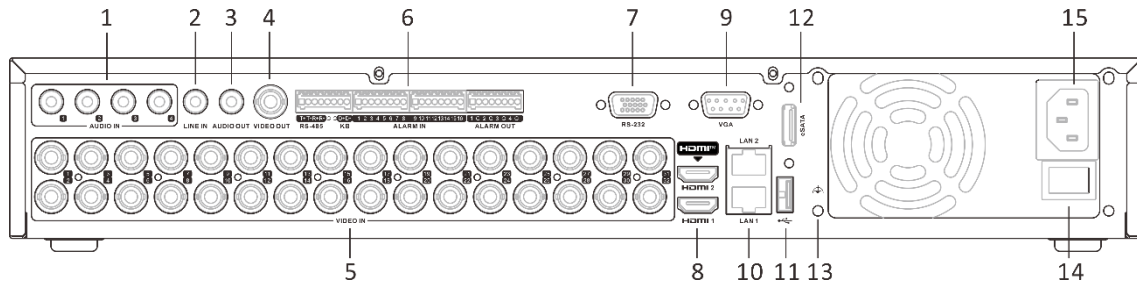

Analog Video Input	32-ch BNC interface (1.0 Vp-p, 75 Ω), supporting coaxitron connection
Incoming Bandwidth	200 Mbps
Outgoing Bandwidth	160 Mbps
HDTVI Input	4 MP, 1080p25, 1080p30, 720p25, 720p30, 720p50, 720p60
AHD Input	4 MP, 1080p25, 1080p30, 720p25, 720p30
HDCVI Input	1080p25, 1080p30, 720p25, 720p30
CVBS Input	PAL/NTSC
CVBS Output	1-ch, BNC (1.0 Vp-p, 75 Ω), resolution: PAL: 704 × 576, NTSC: 704 × 480
HDMI 1 Output	1-ch, 1920 × 1080/60Hz, 1280 × 1024/60Hz, 1280 × 720/60Hz, 1024 × 768/60Hz
HDMI 2 Output	1-ch, 4K (3840 × 2160)/30Hz, 2K (2560 × 1440)/60Hz, 1920 × 1080/60Hz, 1280 × 1024/60Hz, 1280 × 720/60Hz, 1024 × 768/60Hz
VGA Output	1-ch, 1920 × 1080/60Hz, 1280 × 1024/60Hz, 1280 × 720/60Hz, 1024 × 768/60Hz
Video Output Mode	HDMI1/VGA simultaneous output, HDMI2/VGA independent output
Audio Input	4-ch, RCA (2.0 Vp-p, 1 KΩ)
Audio Output	1-ch, RCA (Linear, 1 KΩ)
Two-Way Audio	1-ch, RCA (2.0 Vp-p, 1 KΩ) (independent)
Synchronous Playback	16-ch
Network	
Remote Connection	128
Network Protocol	TCP/IP, PPPoE, DHCP, Hik-Connect, DNS, DDNS, NTP, SADP, NFS, iSCSI, UPnP™, HTTPS, ONVIF, SNMP
Network Interface	2, RJ45 10M/100M/1000M self-adaptive Ethernet interface
Auxiliary Interface	
Serial Interface	RS-232, RS-485 (full-duplex), keyboard
SATA	4 SATA interfaces
eSATA	Support
Capacity	Up to 12 TB capacity for each disk
Alarm In/Out	16/4
USB Interface	Front panel: 2 × USB 2.0 Rear panel: 1 × USB 3.0
General	
Power Supply	100 to 240 VAC, 50 to 60 Hz
Consumption	≤ 40 W (without HDD)
Working Temperature	-10 °C to 55 °C (14 °F to 131 °F)
Working Humidity	10% to 90%

Dimension (W × D × H)	445 × 400 × 71 mm (17.5 × 15.7 × 2.8 inch)
Weight	≤ 7 kg (without HDD, 15.4 lb.)

Physical Interface

No.	Description	No.	Description
1	Audio in	9	VGA interface
2	Line in	10	LAN1 and LAN2 interfaces
3	Audio out	11	USB interface
4	Video out	12	eSATA interface
5	Video in	13	GND
6	Alarm out, alarm in, RS-485, and keyboard	14	Power switch
7	RS-232 interface	15	Power supply
8	HDMI1 and HDMI2 interfaces		