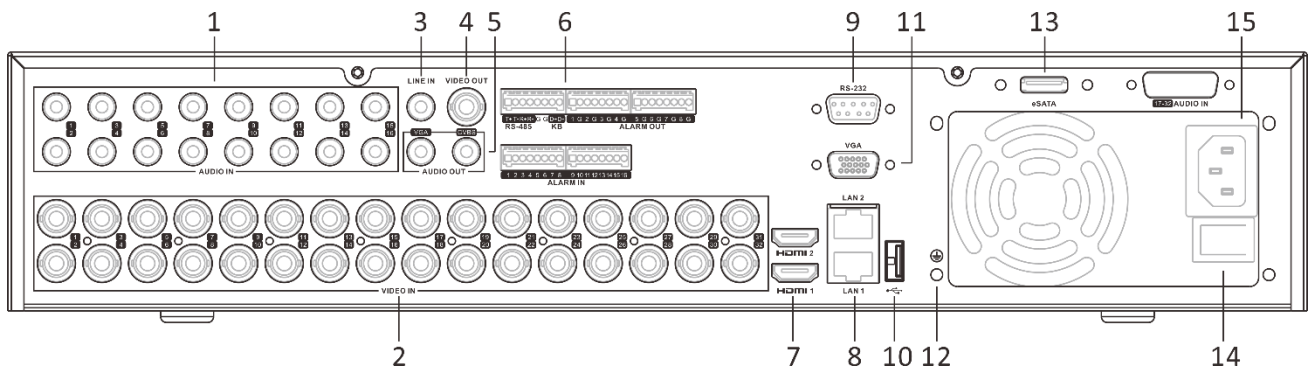

Physical Interface

No.	Description	No.	Description
1	Audio in	9	RS-232 interface
2	Video in	10	USB interface
3	Line in	11	VGA interface
4	Video out	12	GND
5	Audio out	13	eSATA interface
6	Alarm out, alarm in, RS-485, and keyboard	14	Power switch
7	HDMI1 and HDMI2 interfaces	15	Power supply
8	LAN1 and LAN2 interfaces		

Available Model

iDS-9032HQHI-M8/S

Headquarters

No.555 Qianmo Road, Binjiang District,
Hangzhou 310051, China
T +86-571-8807-5998
www.hikvision.com

Follow us on social media to get the latest product and solution information.