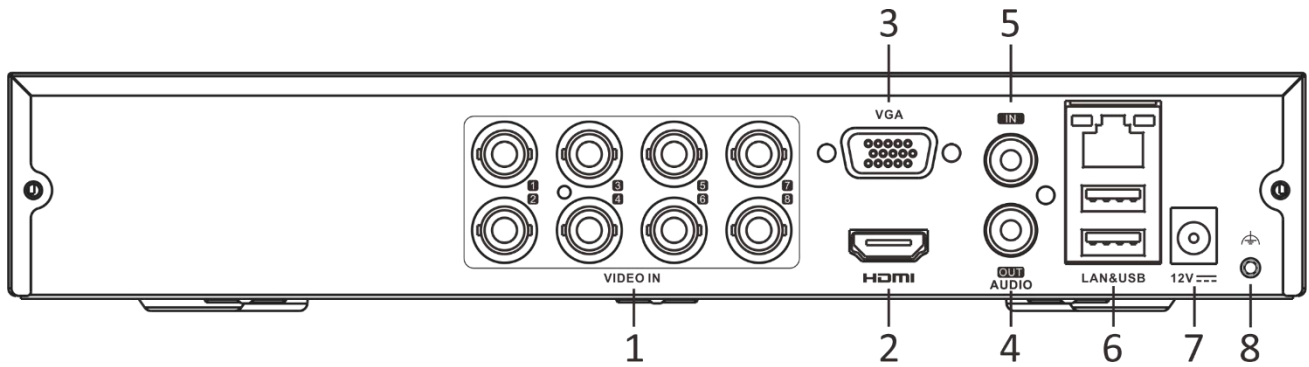

Physical Interface

No.	Description	No.	Description
1	Video and coaxial audio in	5	AUDIO IN, RCA connector
2	HDMI interface	6	LAN network interface and USB interface
3	VGA interface	7	12 VDC power input
4	AUDIO OUT, RCA connector	8	GND

Available Model

DS-7208HGHI-K1

Headquarters

No.555 Qianmo Road, Binjiang District,
Hangzhou 310051, China
T +86-571-8807-5998
www.hikvision.com

Follow us on social media to get the latest product and solution information.