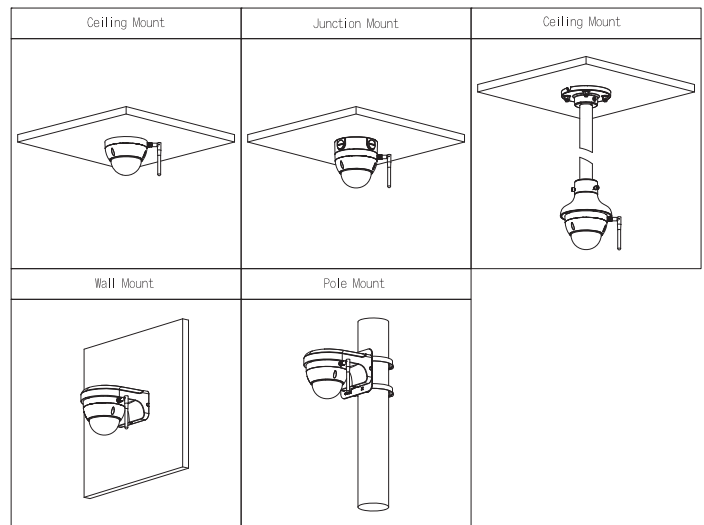

### Optional:

PFA136  
Junction Mount

PFB203W  
Wall Mount

PFA109+PFB220C  
Ceiling Mount

PFB203W+PFA152-E  
Pole Mount

PFM900-E  
Integrated  
Mount Tester

TF-P100  
MicroSD  
Memory Card

## Dimensions (mm[inch])