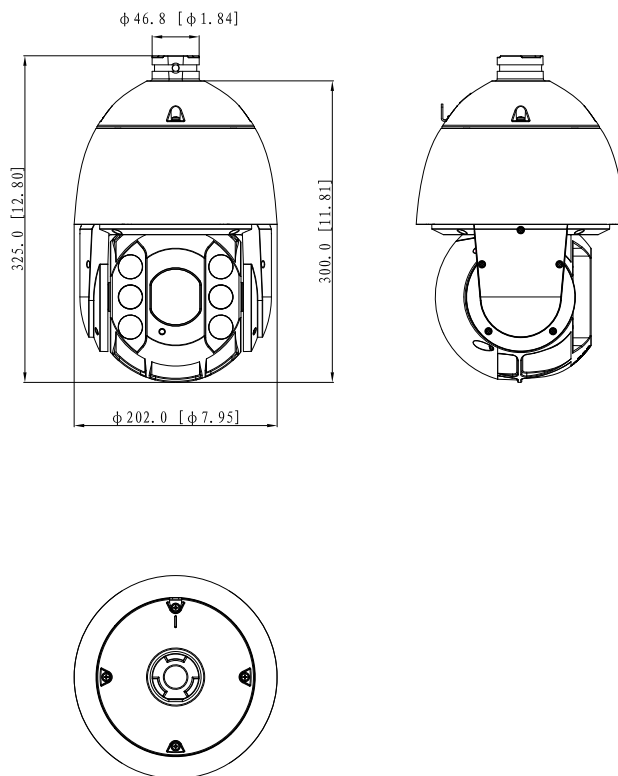

**Structure**

Casing	ADC12
Product Dimensions	325.3 mm × Φ202.0 mm (12.81" × Φ7.95") (H × D)
Net Weight	4.6 kg (10.14 lb)
Gross Weight	9.1 kg (20.06 lb)

**Ordering Information**

Type	Part Number	Description
4M WizSense PTZ Camera	DH-SD6C3425XB-HNR-A-PV1	4MP 25x Starlight IR PTZ AI Network Camera
	SD6C3425XB-HNR-A-PV1	4MP 25x Starlight IR PTZ AI Network Camera
Accessories	DC24V/2.5A	Power Adapter
	PFB305W	Wall Mount Bracket
	PFA111	Mount Adapter
	PFB300C	Ceiling Mount Bracket
	PFB301C	Ceiling Mount Bracket
	PFB303S	Parapet Mount Bracket
	PFB301S-E	Plane Mount Bracket
	PFA151	Corner Mount Bracket
	PFA150	Pole Mount Bracket

PFB303S Parapet Mount Bracket

PFB301S-E Plane Mount Bracket

PFA151 Corner Mount Bracket

PFA150  
Pole Mount  
Bracket

**Dimensions (mm[inch])**

<p>Wall Mount</p> <p>PFB305W</p>	<p>Ceiling Mount</p> <p>PFA111+PFB300C</p>	<p>Ceiling Mount</p> <p>PFA111+PFB301C</p>
<p>Pole Mount(Vertical)</p> <p>PFB305W+PFA150</p>	<p>Corner Mount</p> <p>PFB305W+PFA151</p>	<p>Pole Mount(Horizontal)</p> <p>PFA111+PFB300C+PFA150</p>
<p>Plane Mount</p> <p>PFB301S-E</p>	<p>Parapet Mount</p> <p>PFA111+PFB303S</p>	