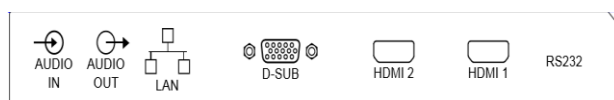

DS-D5043UC 42.5" 4K Monitor

Key Features

- Designed for surveillance, high reliability and stability
- 4K resolution is 4 times 1080P can own broader view and more abundant details
- HDMI support up to 4K@60Hz
- Multiple inputs: HDMI, VGA, RJ45, USB
- Build-in speaker, Audio 8W*2
- Narrow front Bezel

Interfaces

NO.	Description
1	RS232
2	HDMI 2.0*2
3	VGA
4	LAN
5	Audio out
6	Audio in
7	USB3.0*1 /USB2.0*1

Specifications

Model	DS-D5043UC	
Backlight	D-LED	
Screen Size	42.5 inch	
Pixel Pitch	0.2451mm (H) * 0.2451mm(W)	
Max Resolution	3840 * 2160	
Brightness	400 cd/m2 (Typ.)	
Contrast	1200:1	
Response Time	8ms	
Color	1.07billion	
Active Area	941.184mm(H) * 529.416mm(V)	
Viewing Angle	Horizontal 178°, Vertical 178°	
Interfaces	RS232	1
	HDMI 2.0	2
	VGA	1
	LAN	1
	Audio out	1
	Audio in	1
	USB3.0*1 /USB2.0*1	2
Power Supply	AC 100~240V, 50/60 Hz	
Power Consumption	≤120W	
Standby power Consumption	0.5W	
Loudspeaker	8W*2	
Working Temperature	0°C~40°C	
Working Humidity	20% - 80%RH (No Condensation)	
Storage Temperature	-20°C ~ +60°C	
Storage Humidity	10% - 90%RH (No Condensation)	
Color of Casing	Black	
VESA	200mm*200mm/400mm*400mm	
Dimensions(W*H*D)	968.2mm*559.4mm*60.9 mm	
Packing Dimensions(W*H*D)	1070mm*696mm*159 mm	
Gross Weight	11.7kg	
Net Weight	8.6kg	
Accessories	Power cord	1
	Battery	1
	Remote Control	1
	User manual	1
	HDMI cable	1
Bracket	Pedestal	NA
	Wall mounted	Optional DS-DM4255W
*Note	All specifications mentioned above are subject to the actual product	