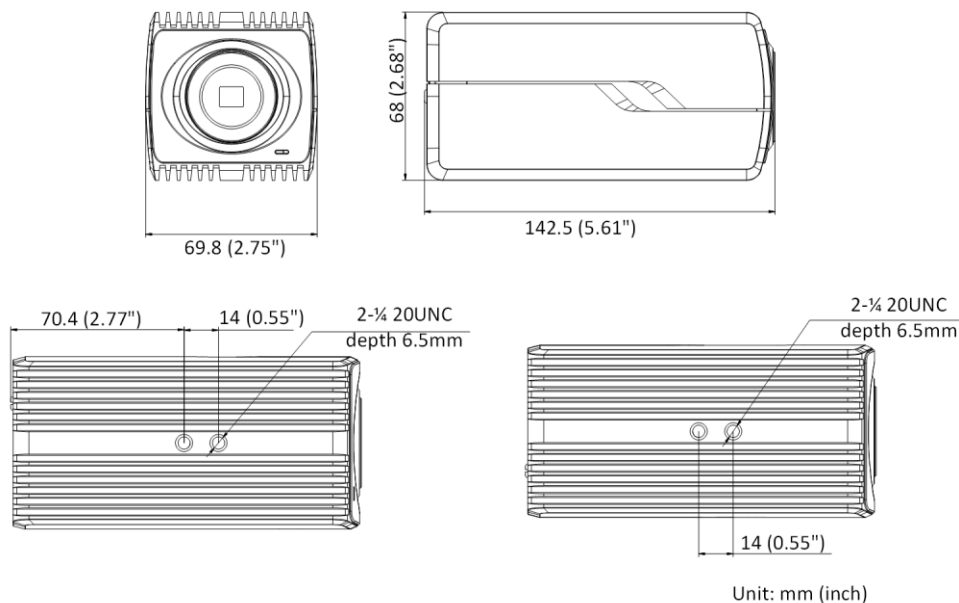

▪ **Typical Application**

Hikvision products are classified into three levels according to their anti-corrosion performance. Refer to the following description to choose for your using environment.

This model has NO SPECIFIC PROTECTION.

Level	Description
Top-level protection	Hikvision products at this level are equipped for use in areas where professional anti-corrosion protection is a must. Typical application scenarios include coastlines, docks, chemical plants, and more.
Moderate protection	Hikvision products at this level are equipped for use in areas with moderate anti-corrosion demands. Typical application scenarios include coastal areas about 2 kilometers (1.24 miles) away from coastlines, as well as areas affected by acid rain.
No specific protection	Hikvision products at this level are equipped for use in areas where no specific anti-corrosion protection is needed.

▪ **Dimension**