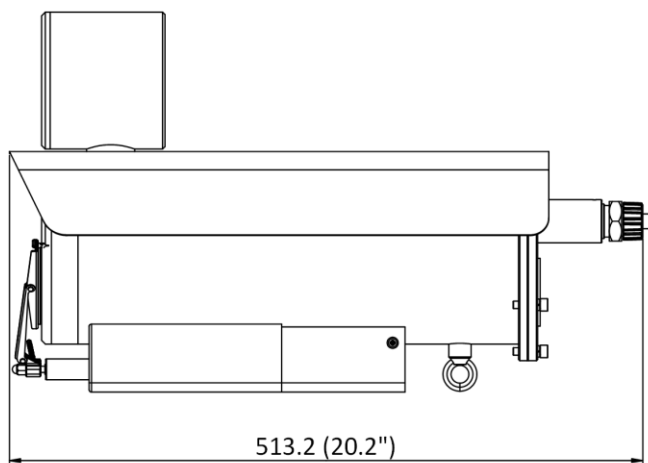

▪ **Available Model**

DS-2XE6482F-IZHRS(D) (2.8 to 12 mm, 8 to 32 mm)

▪ **Typical Application**

Hikvision products are classified into three levels according to their anti-corrosion performance. Refer to the following description to choose for your using environment.

This model has TOP-LEVEL SPECIFIC PROTECTION.

Level	Description
Top-level protection	Hikvision products at this level are equipped for use in areas where professional anti-corrosion protection is a must. Typical application scenarios include coastlines, docks, chemical plants, and more.
Moderate protection	Hikvision products at this level are equipped for use in areas with moderate anti-corrosion demands. Typical application scenarios include coastal areas about 2 kilometers (1.24 miles) away from coastlines, as well as areas affected by acid rain.
No specific protection	Hikvision products at this level are equipped for use in areas where no specific anti-corrosion protection is needed.

▪ **Dimension**

Unit: mm (inch)