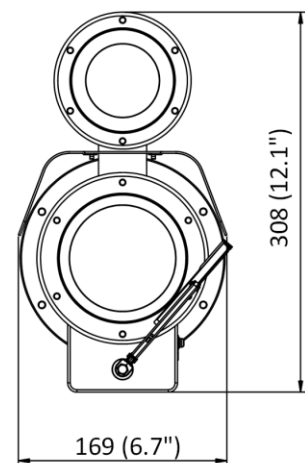

▪ **Dimension**

Unit: mm (inch)

- **Accessory**

- **Optional**

DS-2780ZJ-X(OS)(O-STD)/316L Explosion-Proof Terminal Box	DS-1707ZJ-Y-AC(OS) Wall Mount	DS-2780ZJ-X/316L(OS) Explosion-Proof Terminal Box
		

Distributed by