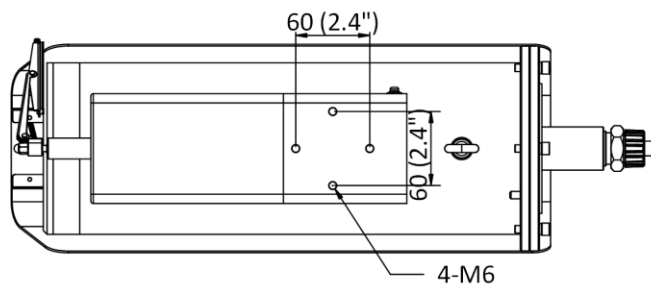

▪ **Available Model**

DS-2XE6482F-IZHRS(D) (2.8 to 12 mm, 8 to 32 mm)

▪ **Typical Application**

Hikvision products are classified into three levels according to their anti-corrosion performance. Refer to the following description to choose for your using environment.

This model has TOP-LEVEL SPECIFIC PROTECTION.

Level	Description
Top-level protection	Hikvision products at this level are equipped for use in areas where professional anti-corrosion protection is a must. Typical application scenarios include coastlines, docks, chemical plants, and more.
Moderate protection	Hikvision products at this level are equipped for use in areas with moderate anti-corrosion demands. Typical application scenarios include coastal areas about 2 kilometers (1.24 miles) away from coastlines, as well as areas affected by acid rain.
No specific protection	Hikvision products at this level are equipped for use in areas where no specific anti-corrosion protection is needed.

▪ **Dimension**

Unit: mm (inch)