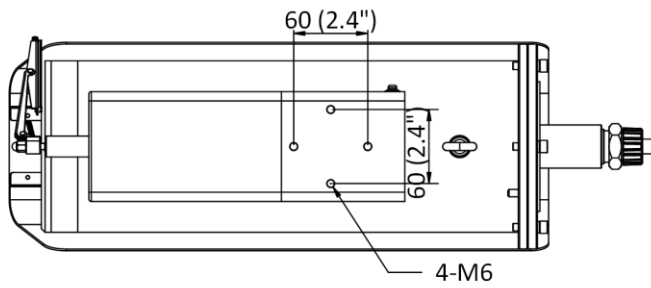

▪ **Dimension**

Unit: mm (inch)

▪ **Accessory**

▪ **Optional**

DS-2780ZJ-X/316L(OS) Explosion-Proof Terminal Box	DS-1707ZJ-Y-AC(OS) Wall Mount