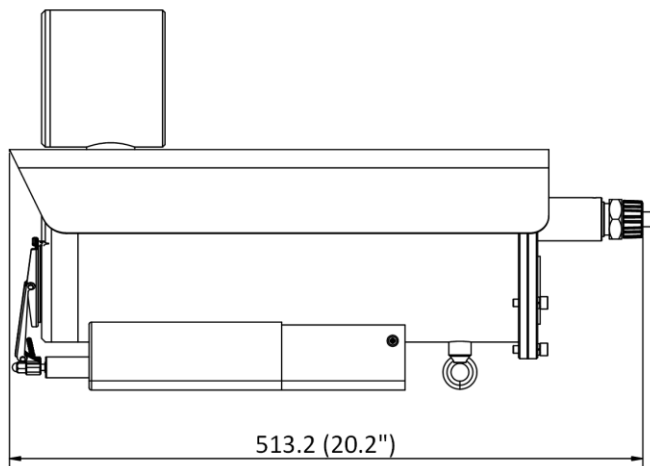

▪ **Dimension**

Unit: mm (inch)

▪ **Accessory**

▪ **Optional**

DS-2780ZJ-X/316L(OS) Explosion-Proof Terminal Box	DS-1707ZJ-Y-AC(OS) Wall Mount