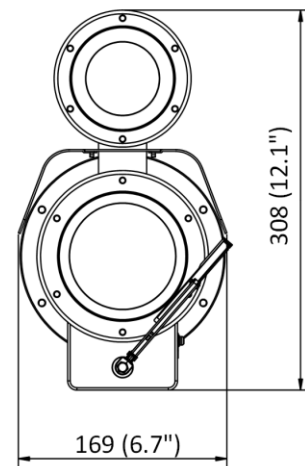

▪ **Dimension**

Unit: mm (inch)

▪ **Accessory**

▪ **Optional**

DS-2780ZJ-X/316L(OS) Explosion-Proof Terminal Box	DS-1707ZJ-Y-AC(OS) Wall Mount