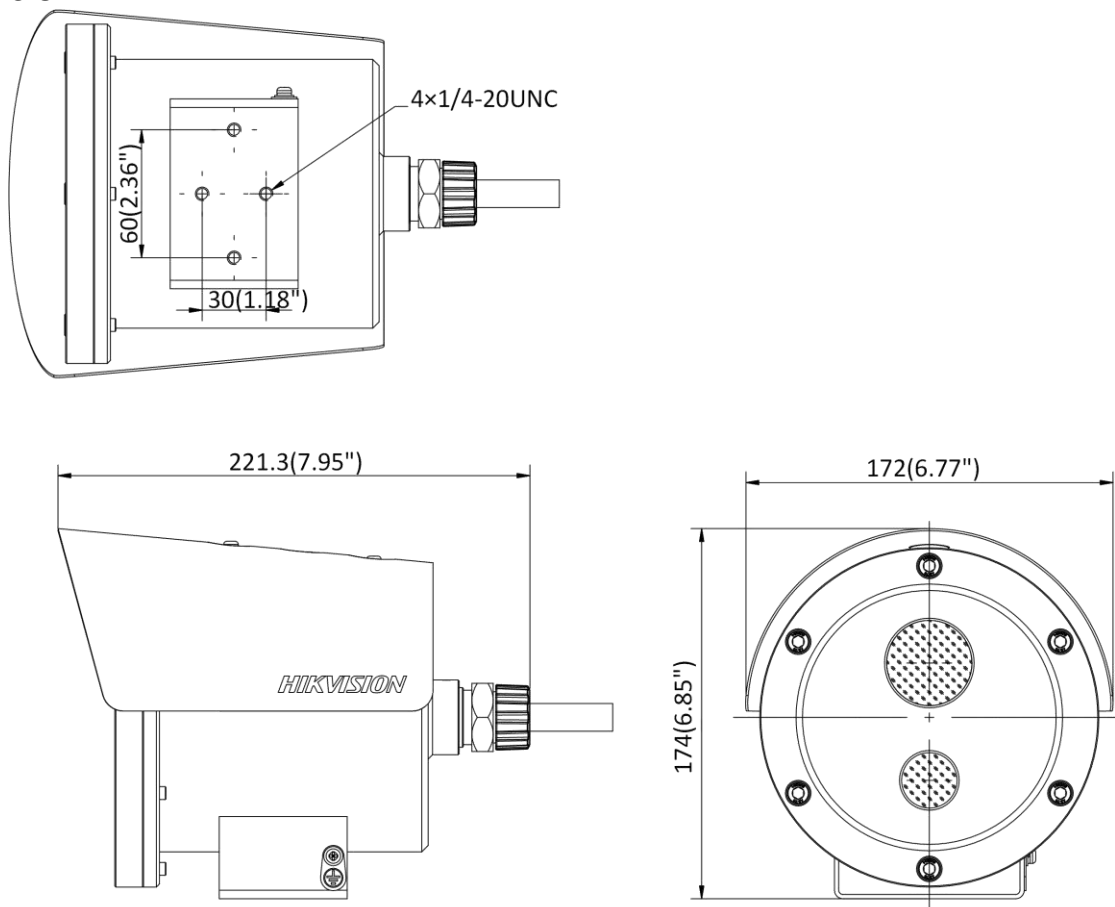

Package Dimension	435 mm × 255 mm × 285 mm (17.1" × 10" × 11.2")
Weight	Approx. 6.17 kg (13.60 lb.)
With Package Weight	Approx. 7.20 kg (15.87 lb.)
Storage Conditions	-30 °C to +60 °C (-40 °F to +140 °F). Humidity 95% or less (non-condensing)
Startup and Operating Conditions	-30°C to +60 °C (-22 °F to +140 °F). Humidity 95% or less (non-condensing)
Language	33 languages: English, Russian, Estonian, Bulgarian, Hungarian, Greek, German, Italian, Czech, Slovak, French, Polish, Dutch, Portuguese, Spanish, Romanian, Danish, Swedish, Norwegian, Finnish, Croatian, Slovenian, Serbian, Turkish, Korean, Traditional Chinese, Thai, Vietnamese, Japanese, Latvian, Lithuanian, Portuguese (Brazil), Ukrainian
General Function	Mirror, anti-flicker, heartbeat, watermark, password protection, privacy mask
Approval	
EMC	FCC: FCC-SDoC (ANSI C63.4, FCC Part15 sub B) CE: CE-EMC (EN 50130-4: 2011+A1: 2014, EN 55032: 2015, EN 61000-3-2: 2014, EN 61000-3-3:2013) IC: IC-VoC (ICES-003 Issue 7: 2020) KC: KN 301489-1, KN 301489-17, RRA NOTICE 2017-14 (2017.12.05), RRA NOTICE 2017-19 (2017.12.28)
Safety	UL (UL 60950-1:2014, CAN/CSA C22.2 No. 60950-1-07: 2014) CB (IEC 60950-1) CE: CE-LVD (EN 60950-1: 2006+A11: 2009+A1: 2010+A12: 2011+A2: 2013)
Protection	IK08 (IEC 62262:2002), IP68 (IEC 60529-2013)
Explosion-Proof Protection	ATEX: II 2G Ex db IIC T6 Gb/ II 2D Ex tb IIIC T80°C Db IP68 IECEx: Ex db IIC T6 Gb /Ex tb IIIC T80°C Db IP68 For explosive gas atmospheres, the maximum surface temperature is 85°C; For flammable dust atmospheres, the maximum surface temperature is 80°C; IIC: for explosive gas atmospheres other than mines susceptible to firedamp; For explosive gas mixture atmospheres: Zone 1, Zone 2, Zone 21, Zone 22.

▪ Dimension

Unit: mm (inch)

▪ **Accessory**

▪ **Optional**

DS-1704ZJ-Y-AC(OS) Wall Mount	DS-2780ZJ-X/316L(OS) Explosion-Proof Terminal Box	DS-1706ZJ-Y-AC(OS) Wall Mount
		

Distributed by

HIKVISION®

Headquarters