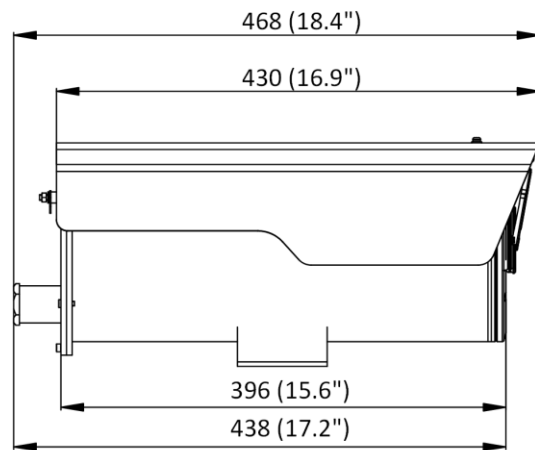

▪ **Typical Application**

Hikvision products are classified into three levels according to their anti-corrosion performance. Refer to the following description to choose for your using environment.

This model has TOP-LEVEL SPECIFIC PROTECTION.

Level	Description
Top-level protection	Hikvision products at this level are equipped for use in areas where professional anti-corrosion protection is a must. Typical application scenarios include coastlines, docks, chemical plants, and more.
Moderate protection	Hikvision products at this level are equipped for use in areas with moderate anti-corrosion demands. Typical application scenarios include coastal areas about 2 kilometers (1.24 miles) away from coastlines, as well as areas affected by acid rain.
No specific protection	Hikvision products at this level are equipped for use in areas where no specific anti-corrosion protection is needed.

▪ **Dimension**

Unit: mm (inch)