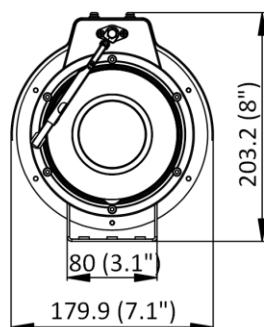

General	
Power	24 VAC ± 20%, 24V~, 1.7 A, 50/60 Hz, 23.5 W; PoE: 802.3at, 42.5 V to 57 V, 0.57 A to 0.43 A, max. 24 W
Dimension	179.9 mm × 203.2 mm × 468 mm (7.1" × 8" × 18.4")
Package Dimension	606 mm × 270 mm × 335 mm (23.9" × 10.6" × 13.2")
Weight	Approx. 9.07 kg (20.0 lb.)
With Package Weight	Approx. 10.89 kg (24.07 lb.)
Storage Conditions	-30 °C to +60 °C (-22 °F to +140 °F). Humidity 95% or less (non-condensing)
Startup and Operating Conditions	-40 °C to +60 °C (-40 °F to +140 °F). Humidity 95% or less (non-condensing)
Language	33 languages: English, Russian, Estonian, Bulgarian, Hungarian, Greek, German, Italian, Czech, Slovak, French, Polish, Dutch, Portuguese, Spanish, Romanian, Danish, Swedish, Norwegian, Finnish, Croatian, Slovenian, Serbian, Turkish, Korean, Traditional Chinese, Thai, Vietnamese, Japanese, Latvian, Lithuanian, Portuguese (Brazil), Ukrainian
Heater	Yes
Wiper	Yes
General Function	Anti-flicker, heartbeat, mirror, privacy mask, flash log, password reset via email, pixel counter
Approval	
EMC	FCC (47 CFR Part 15, Subpart B); CE-EMC (EN 55032: 2015, EN 61000-3-2: 2019, EN 61000-3-3: 2013+A1: 2019, EN 50130-4: 2011+A1: 2014); RCM (AS/NZS CISPR 32: 2015); IC (ICES-003: Issue 7); KC (KN32: 2015, KN35: 2015)
Safety	UL (UL 62368-1); CB (IEC 62368-1: 2014+A11); CE-LVD (EN 62368-1: 2014/A11: 2017); BIS (IS 13252 (Part 1): 2010/IEC 60950-1: 2005)
Environment	CE-RoHS (2011/65/EU); WEEE (2012/19/EU); Reach (Regulation (EC) No 1907/2006)
Protection	IP67 (IEC 60529-2013)
Anti-Corrosion Protection	NEMA 4X (NEMA 250-2018) C5-M: 720H neutral salt spray, 480H water condensation; Exterior environments: industrial areas with high humidity and aggressive atmosphere and coastal areas with high salinity; Interior environments: buildings or areas with almost permanent condensation and with high pollution.

▪ **Dimension**

Unit: mm (inch)

▪ **Accessory**

▪ **Optional**

DS-1214ZJ-AC(OS) Horizontal pole mount	DS-1701ZJ-AC1(OS) Wall Mount
	

Distributed by