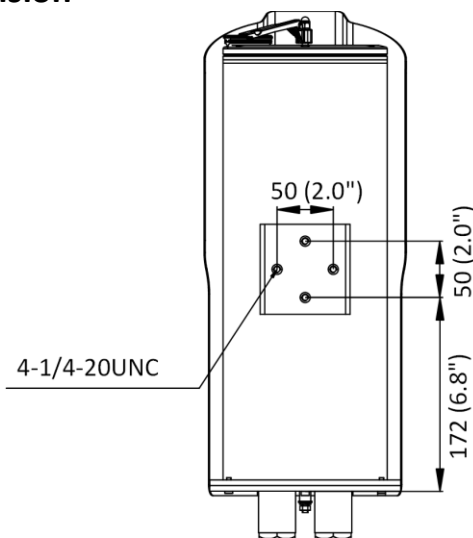

General	
Power	24 VAC ± 20%, 24V~, 1.7 A, 50/60 Hz, 23.5 W; PoE: 802.3at, 42.5 V to 57 V, 0.57 A to 0.43 A, max. 24 W
Dimension	179.9 mm × 203.2 mm × 468 mm (7.1" × 8" × 18.4")
Package Dimension	606 mm × 270 mm × 335 mm (23.9" × 10.6" × 13.2")
Weight	Approx. 9.07 kg (20.0 lb.)
With Package Weight	Approx. 10.89 kg (24.07 lb.)
Storage Conditions	-30 °C to +60 °C (-22 °F to +140 °F). Humidity 95% or less (non-condensing)
Startup and Operating Conditions	-40 °C to +60 °C (-40 °F to +140 °F). Humidity 95% or less (non-condensing)
Language	33 languages: English, Russian, Estonian, Bulgarian, Hungarian, Greek, German, Italian, Czech, Slovak, French, Polish, Dutch, Portuguese, Spanish, Romanian, Danish, Swedish, Norwegian, Finnish, Croatian, Slovenian, Serbian, Turkish, Korean, Traditional Chinese, Thai, Vietnamese, Japanese, Latvian, Lithuanian, Portuguese (Brazil), Ukrainian
Heater	Yes
Wiper	Yes
General Function	Anti-flicker, heartbeat, mirror, privacy mask, flash log, password reset via email, pixel counter
Approval	
EMC	FCC (47 CFR Part 15, Subpart B); CE-EMC (EN 55032: 2015, EN 61000-3-2: 2019, EN 61000-3-3: 2013+A1: 2019, EN 50130-4: 2011+A1: 2014); RCM (AS/NZS CISPR 32: 2015); IC (ICES-003: Issue 7); KC (KN32: 2015, KN35: 2015)
Safety	UL (UL 62368-1); CB (IEC 62368-1: 2014+A11); CE-LVD (EN 62368-1: 2014/A11: 2017); BIS (IS 13252 (Part 1): 2010/IEC 60950-1: 2005)
Environment	CE-RoHS (2011/65/EU); WEEE (2012/19/EU); Reach (Regulation (EC) No 1907/2006)
Protection	IP67 (IEC 60529-2013)
Anti-Corrosion Protection	NEMA 4X (NEMA 250-2018) C5-M: 720H neutral salt spray, 480H water condensation; Exterior environments: industrial areas with high humidity and aggressive atmosphere and coastal areas with high salinity; Interior environments: buildings or areas with almost permanent condensation and with high pollution.

▪ **Dimension**

Unit: mm (inch)

▪ **Accessory**

▪ **Optional**

DS-1214ZJ-AC(OS) Horizontal pole mount	DS-1701ZJ-AC1(OS) Wall Mount
	

Distributed by