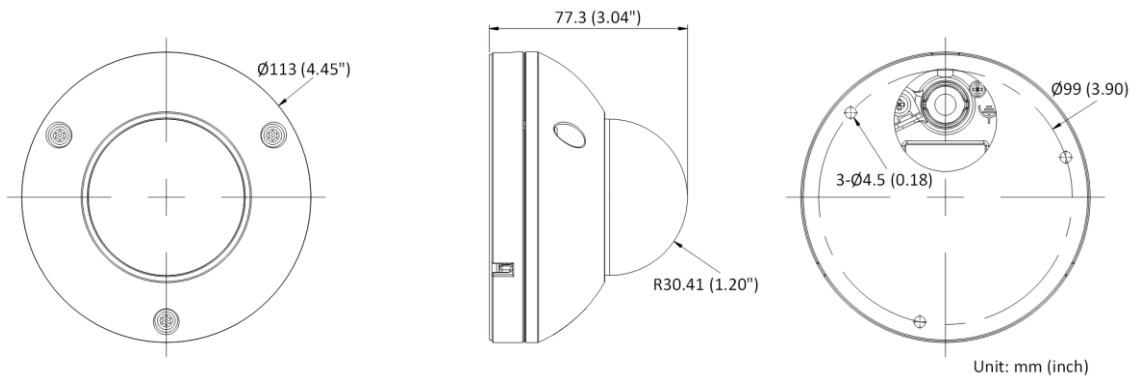

▪ **Dimension**

▪ **Accessory**

▪ **Optional**

DS-1284ZJ-M-AC3(OS) Junction Box	DS-1705ZJ-DM35-Y3(OS) Wall Mount