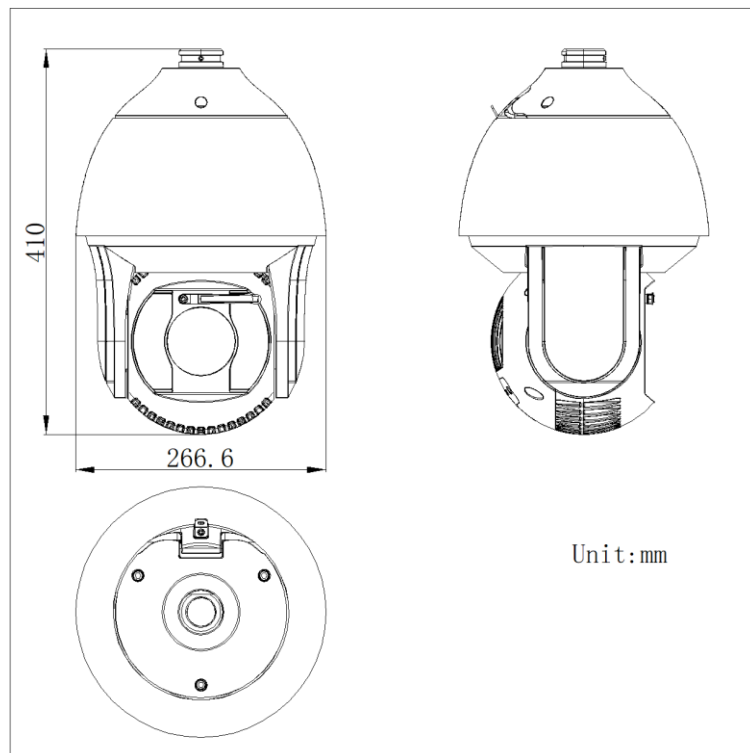

▪ **Dimension**

- Accessory
- Optional

DS-1604ZJ-BOX-Corner-Y	DS-1604ZJ-BOX-Y
 A white, L-shaped camera housing designed for corner mounting. It features a rectangular backplate with four mounting holes and a curved, cylindrical lens protrusion extending from the corner.	 A white, rectangular camera housing designed for standard wall mounting. It features a rectangular backplate with four mounting holes and a curved, cylindrical lens protrusion extending from the front face.