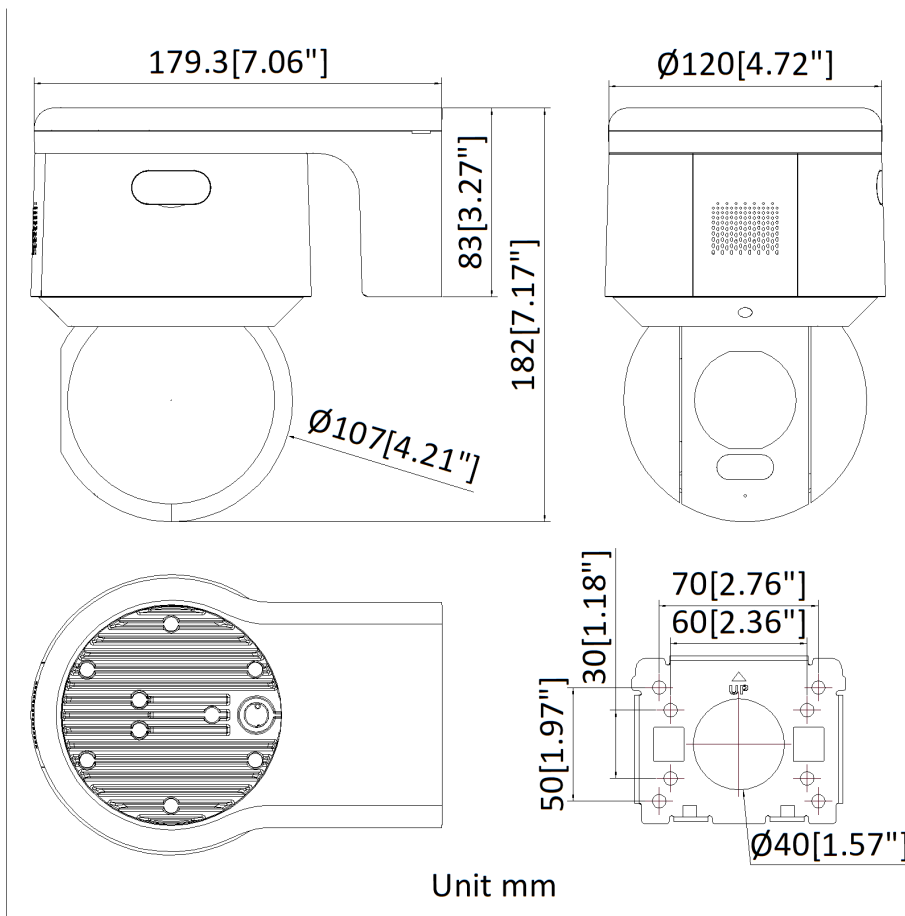

▪ Dimension