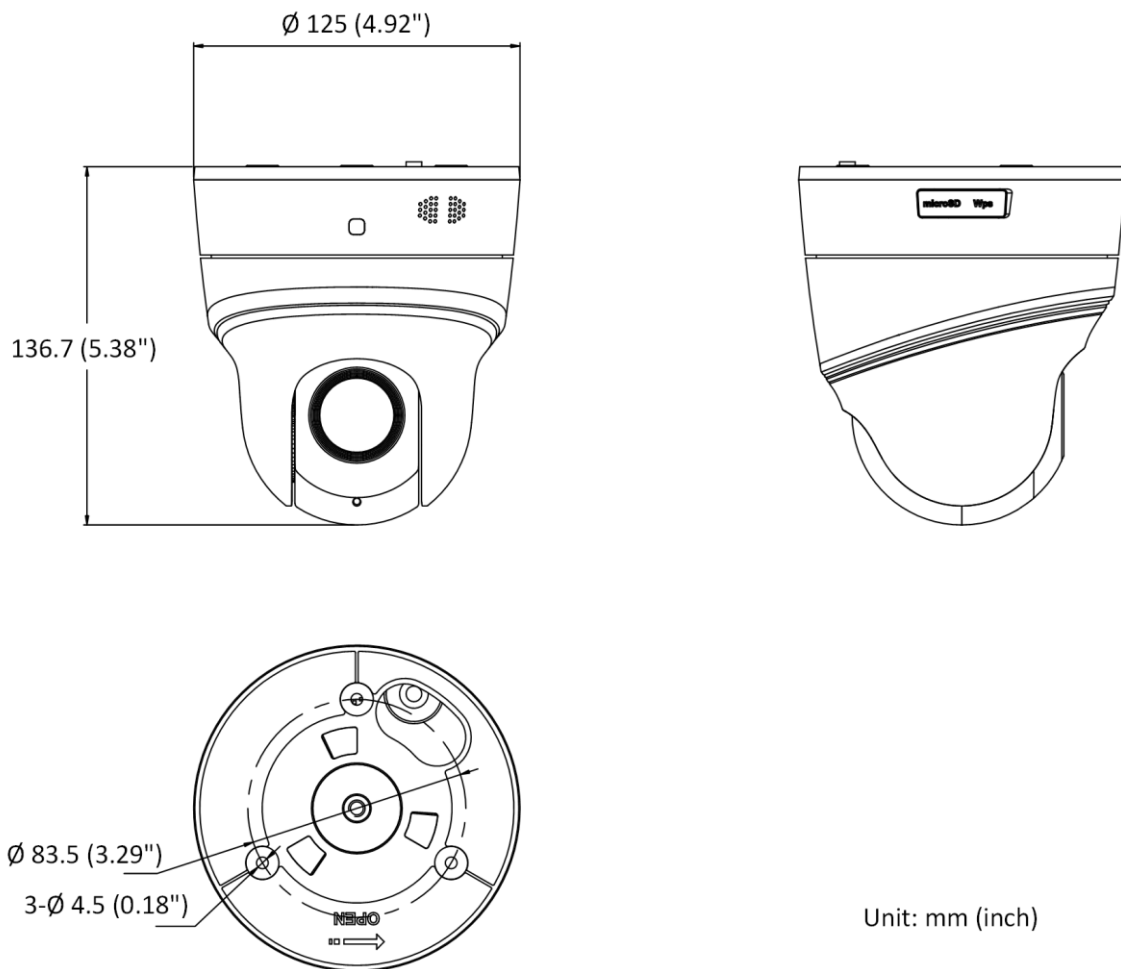

General	
Power	12 VDC, PoE (802.3at)
Power Consumption and Current	14 W
Operating Conditions	Temperature: -10°C to 50°C (14°F to 122°F), Humidity: ≤ 90%
Reset	yes
Dimensions	Ø125 × 136.7 mm (Ø 4.92" × 5.38")
Weight	Approx. 650 g (1.4 lb.)
Approval	
Protection	4000V Lightning Protection, Surge Protection and Voltage Transient Protection

▪ **Available Model**

DS-2DE2204IW-DE3 (S6)

▪ **Dimension**