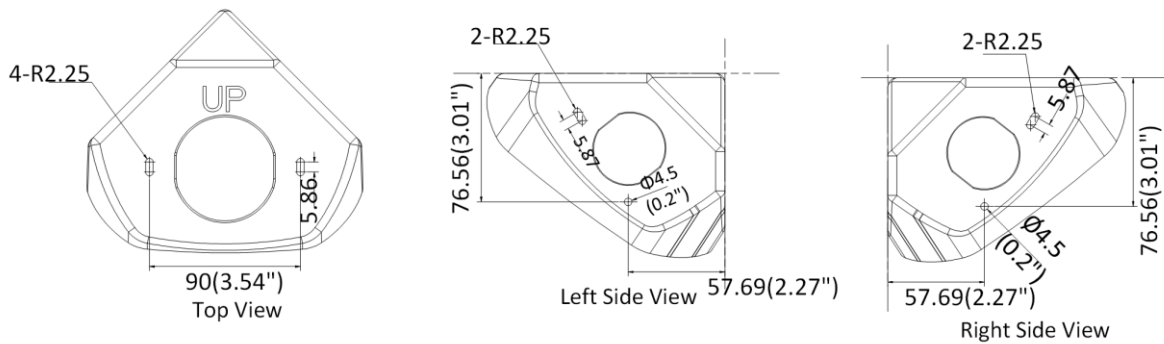

▪ **Available Model**

DS-2CD6W45G0-IVS (2 mm)

Dimension

Screw Hole

Unit: mm (inch)

Distributed by

HIKVISION®

Headquarters