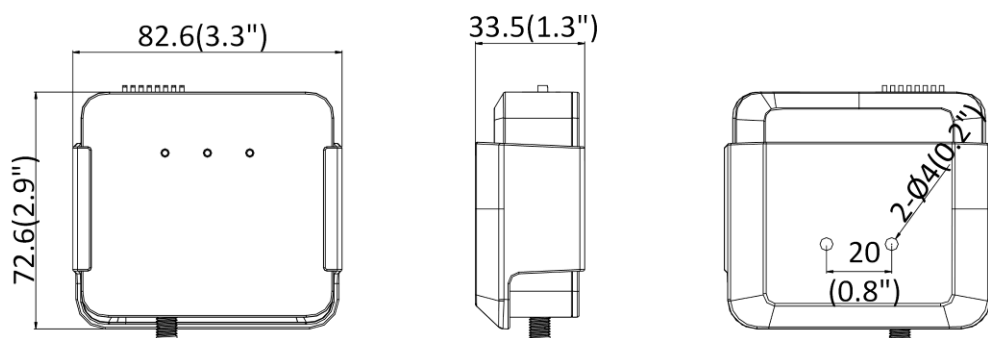

▪ Dimension

L30:

Main Body:

Main Body with Bracket:

Distributed by

**HIKVISION®****Headquarters**

No.555 Qianmo Road, Binjiang District,  
Hangzhou 310051, China  
T +86-571-8807-5998  
overseasbusiness@hikvision.com