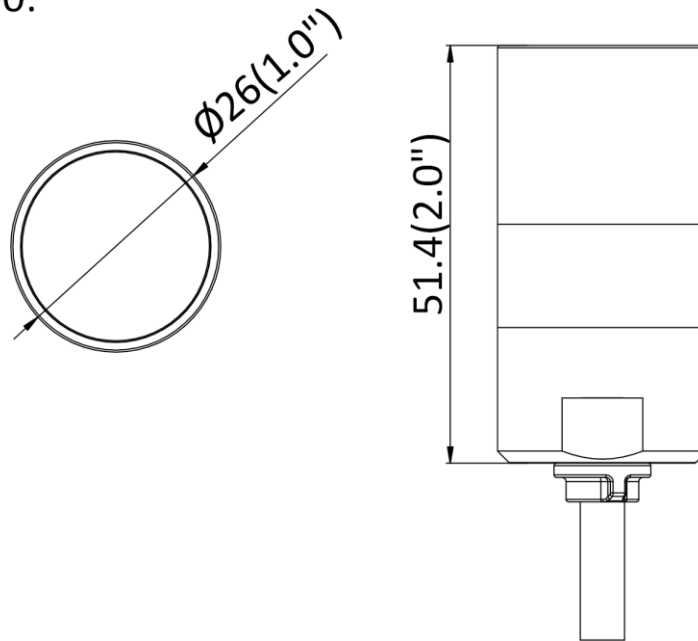

▪ Dimension

L30:

Main Body:

Main Body with Bracket:

Distributed by

**HIKVISION®****Headquarters**

No.555 Qianmo Road, Binjiang District,  
Hangzhou 310051, China  
T +86-571-8807-5998  
overseasbusiness@hikvision.com