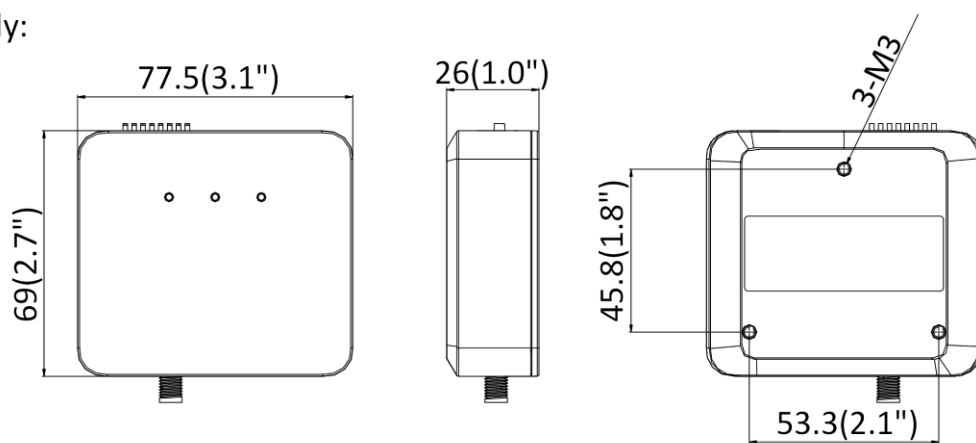

▪ Dimension

L30:

Main Body:

Main Body with Bracket:

Distributed by

**HIKVISION®****Headquarters**

No.555 Qianmo Road, Binjiang District,  
Hangzhou 310051, China  
T +86-571-8807-5998  
overseasbusiness@hikvision.com