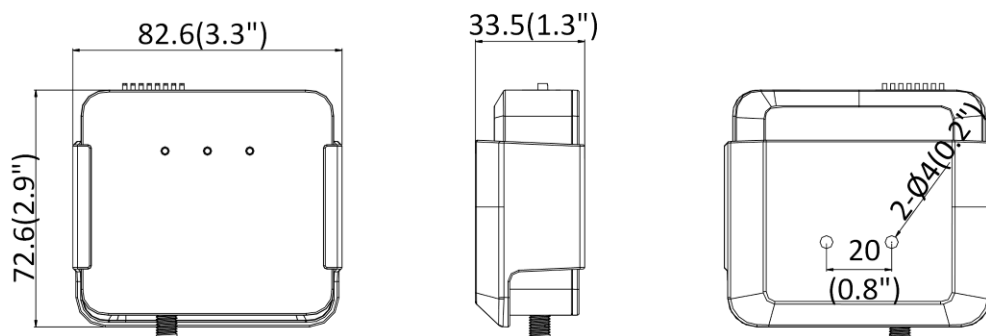

Dimension

L30:

Main Body:

Main Body with Bracket:

Distributed by

**HIKVISION®****Headquarters**

No.555 Qianmo Road, Binjiang District,
Hangzhou 310051, China
T +86-571-8807-5998
overseasbusiness@hikvision.com