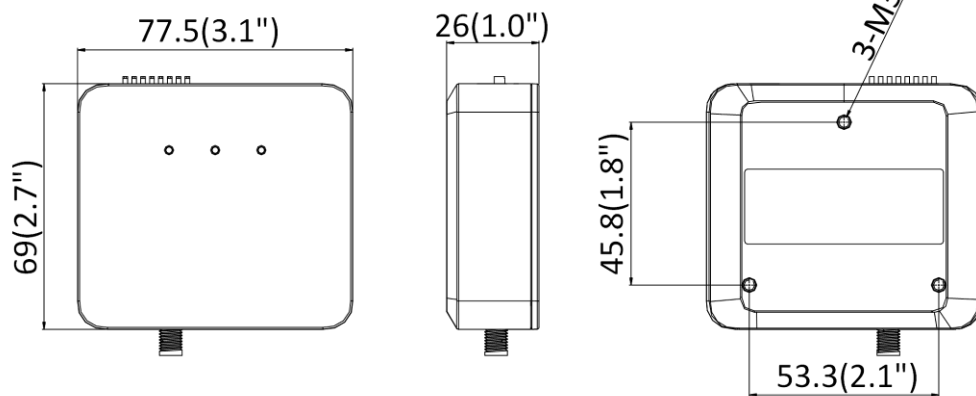

Dimension

L30:

Main Body:

Main Body with Bracket:

Distributed by

**HIKVISION®****Headquarters**

No.555 Qianmo Road, Binjiang District,
Hangzhou 310051, China
T +86-571-8807-5998
overseasbusiness@hikvision.com