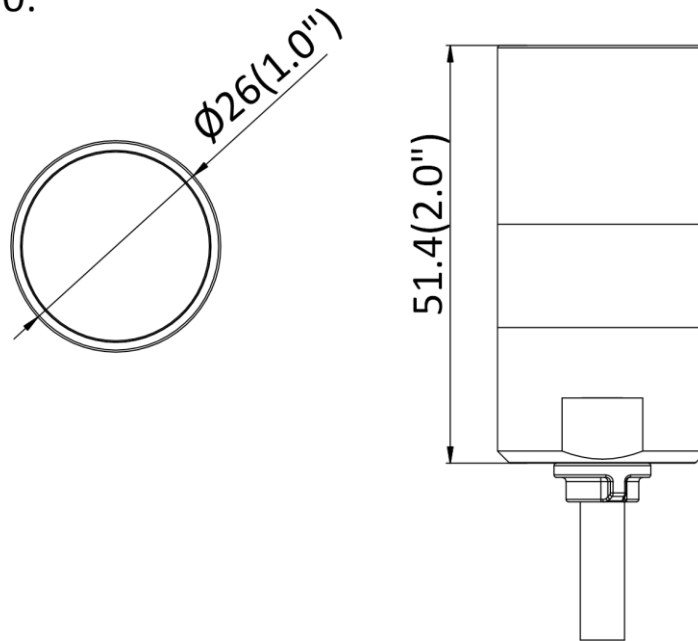

Dimension

L30: