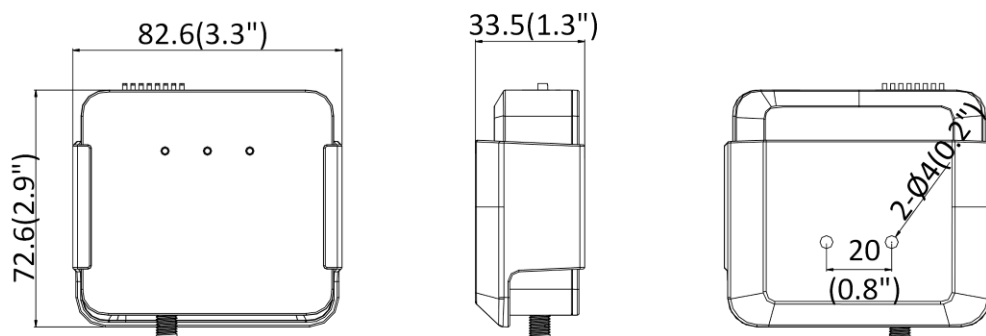

Dimension

L30:

Main Body:

Main Body with Bracket:

Distributed by

**HIKVISION®****Headquarters**

No.555 Qianmo Road, Binjiang District,  
Hangzhou 310051, China  
T +86-571-8807-5998  
overseasbusiness@hikvision.com