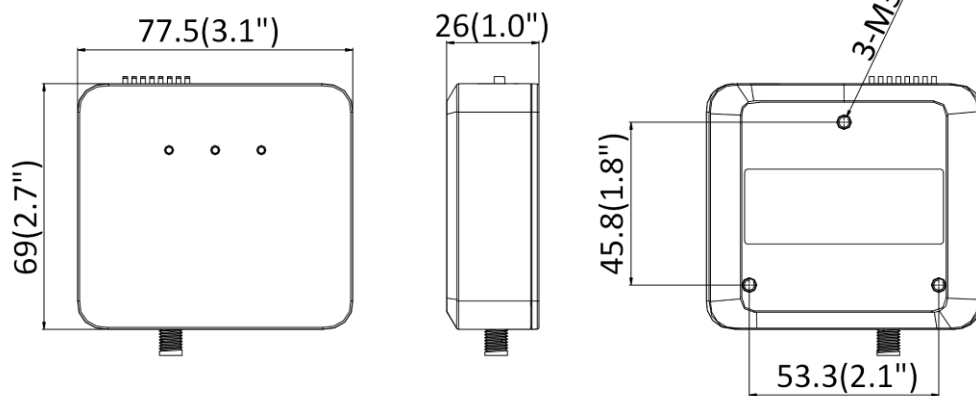

Dimension

L30:

Main Body:

Main Body with Bracket:

Distributed by

**HIKVISION®****Headquarters**

No.555 Qianmo Road, Binjiang District,  
Hangzhou 310051, China  
T +86-571-8807-5998  
overseasbusiness@hikvision.com