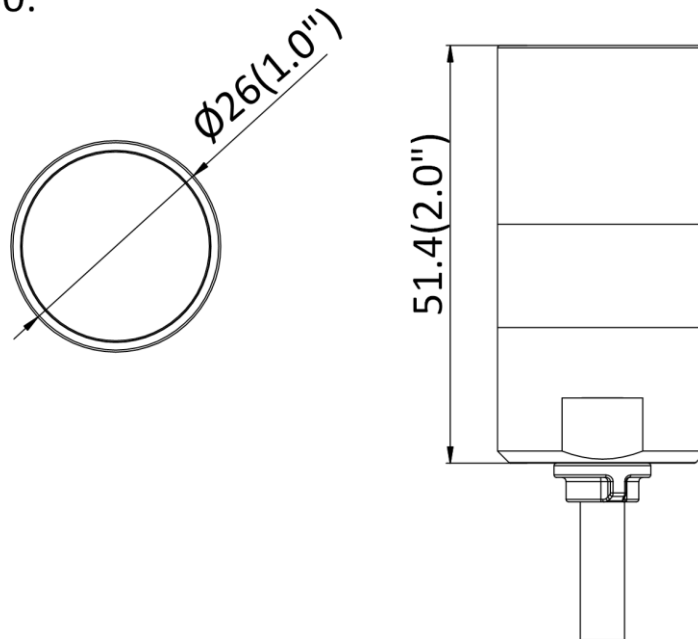

Dimension

L30:

Main Body:

Main Body with Bracket:

Distributed by

**HIKVISION®****Headquarters**

No.555 Qianmo Road, Binjiang District,  
Hangzhou 310051, China  
T +86-571-8807-5998  
overseasbusiness@hikvision.com