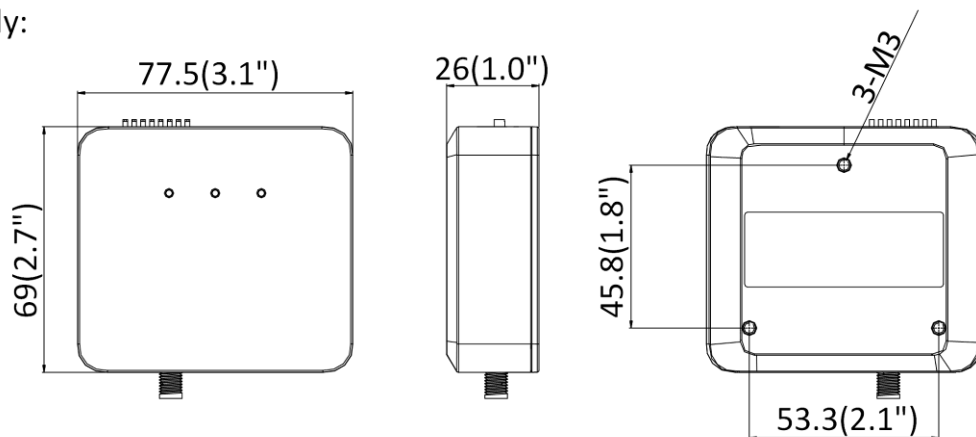

Dimension	Main body: 77.5 mm × 69 mm × 26 mm (3.1" × 2.7" × 1.0") L10: Ø26 mm × 40 mm (Ø1.0" × 1.6") L20: 37 mm × 26 mm × 25 mm (1.5" × 1.0" × 1.0") L30: Ø26 mm × 50 mm (Ø1.0" × 2.0")
Package Dimension	Kit/Main body: 254 mm × 164 mm × 130 mm (10" × 6.5" × 5.1") Camera: 219 mm × 139 mm × 100 mm (8.6" × 5.5" × 3.9")
Weight	Main body: approx. 90 g (0.2 lb.) Camera: approx. 90 g (0.2 lb.)
With Package Weight	Main body: approx. 456 g (1.0 lb.) Package (with 8 m cable): approx. 991 g (2.2 lb.) Package (with 2 m cable): approx. 776 g (1.7 lb.) Camera (with 8 m cable): approx. 676 g (1.5 lb.) Camera (with 2 m cable): approx. 451 g (1.0 lb.)
Storage Conditions	-30 °C to 60 °C (-22 °F to 140 °F). Humidity 95% or less (non-condensing)
Startup and Operating Conditions	-30 °C to 60 °C (-22 °F to 140 °F). Humidity 95% or less (non-condensing)
Language	18 languages: English, Traditional Chinese, Russian, Turkish, Japanese, Korean, Thai, Vietnamese, Estonian, Bulgarian, Hungarian, Czech, Slovak, French, Italian, German, Spanish, Portuguese
General Function	One-key reset, heartbeat, mirror, password protection, privacy mask, rotate, watermark, IP address filter
Length of Lens Cable	2 m (6.6 ft.) and 8 m (26.2 ft.) optional
Approval	
EMC	FCC (47 CFR Part 15, Subpart B); CE-EMC (EN 55032: 2015, EN 61000-3-2:2019, EEN 61000-3-3:2013+A1:2019, EN 50130-4: 2011+A1: 2014); RCM (AS/NZS CISPR 32: 2015); IC (ICES-003: Issue 7); KC (KN 32: 2015, KN 35: 2015)
Safety	UL (UL 62368-1); CB (IEC 62368-1:2014+A11); CE-LVD (EN 62368-1:2014/A11:2017); BIS (IS 13252(Part 1):2010/ IEC 60950-1 : 2005); LOA (IEC/EN 60950-1)
Environment	CE-RoHS (2011/65/EU); WEEE (2012/19/EU); Reach (Regulation (EC) No 1907/2006)

▪ **Dimension**

L10:

L20:

L30:

Main Body:

Main Body with Bracket:

Unit: mm (inch)

Distributed by