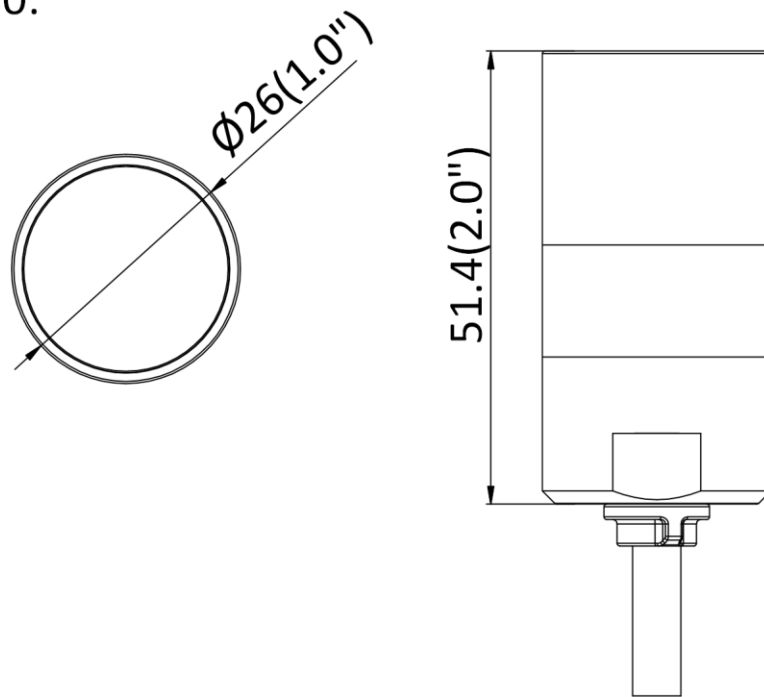

Dimension	Main body: 77.5 mm × 69 mm × 26 mm (3.1" × 2.7" × 1.0") L10: Ø26 mm × 40 mm (Ø1.0" × 1.6") L20: 37 mm × 26 mm × 25 mm (1.5" × 1.0" × 1.0") L30: Ø26 mm × 50 mm (Ø1.0" × 2.0")
Package Dimension	Kit/Main body: 254 mm × 164 mm × 130 mm (10" × 6.5" × 5.1") Camera: 219 mm × 139 mm × 100 mm (8.6" × 5.5" × 3.9")
Weight	Main body: approx. 90 g (0.2 lb.) Camera: approx. 90 g (0.2 lb.)
With Package Weight	Main body: approx. 456 g (1.0 lb.) Package (with 8 m cable): approx. 991 g (2.2 lb.) Package (with 2 m cable): approx. 776 g (1.7 lb.) Camera (with 8 m cable): approx. 676 g (1.5 lb.) Camera (with 2 m cable): approx. 451 g (1.0 lb.)
Storage Conditions	-30 °C to 60 °C (-22 °F to 140 °F). Humidity 95% or less (non-condensing)
Startup and Operating Conditions	-30 °C to 60 °C (-22 °F to 140 °F). Humidity 95% or less (non-condensing)
Language	18 languages: English, Traditional Chinese, Russian, Turkish, Japanese, Korean, Thai, Vietnamese, Estonian, Bulgarian, Hungarian, Czech, Slovak, French, Italian, German, Spanish, Portuguese
General Function	One-key reset, heartbeat, mirror, password protection, privacy mask, rotate, watermark, IP address filter
Length of Lens Cable	2 m (6.6 ft.) and 8 m (26.2 ft.) optional
Approval	
EMC	FCC (47 CFR Part 15, Subpart B); CE-EMC (EN 55032: 2015, EN 61000-3-2:2019, EEN 61000-3-3:2013+A1:2019, EN 50130-4: 2011+A1: 2014); RCM (AS/NZS CISPR 32: 2015); IC (ICES-003: Issue 7); KC (KN 32: 2015, KN 35: 2015)
Safety	UL (UL 62368-1); CB (IEC 62368-1:2014+A11); CE-LVD (EN 62368-1:2014/A11:2017); BIS (IS 13252(Part 1):2010/ IEC 60950-1 : 2005); LOA (IEC/EN 60950-1)
Environment	CE-RoHS (2011/65/EU); WEEE (2012/19/EU); Reach (Regulation (EC) No 1907/2006)

▪ **Dimension**

L10:

L20:

L30:

Main Body:

Main Body with Bracket:

Unit: mm (inch)

Distributed by