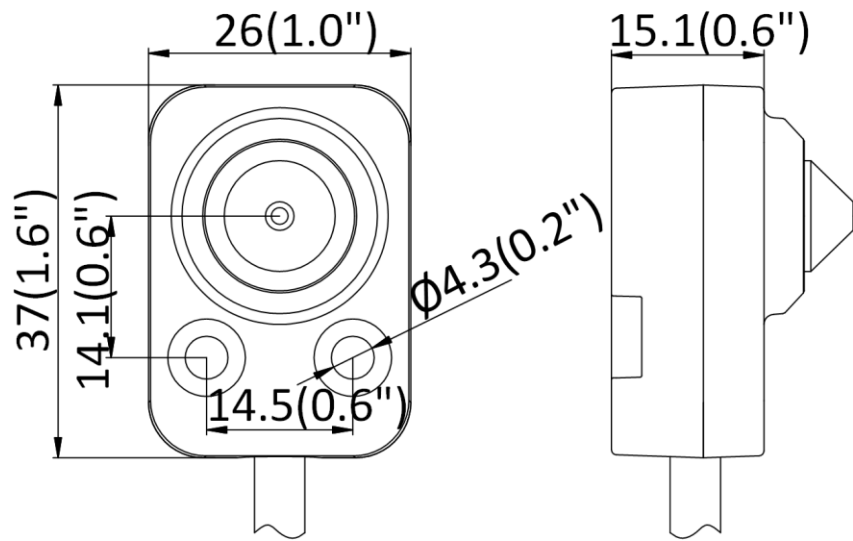

Dimension	Main body: 77.5 mm × 69 mm × 26 mm (3.1" × 2.7" × 1.0") L10: Ø26 mm × 40 mm (Ø1.0" × 1.6") L20: 37 mm × 26 mm × 25 mm (1.5" × 1.0" × 1.0") L30: Ø26 mm × 50 mm (Ø1.0" × 2.0")
Package Dimension	Kit/Main body: 254 mm × 164 mm × 130 mm (10" × 6.5" × 5.1") Camera: 219 mm × 139 mm × 100 mm (8.6" × 5.5" × 3.9")
Weight	Main body: approx. 90 g (0.2 lb.) Camera: approx. 90 g (0.2 lb.)
With Package Weight	Main body: approx. 456 g (1.0 lb.) Package (with 8 m cable): approx. 991 g (2.2 lb.) Package (with 2 m cable): approx. 776 g (1.7 lb.) Camera (with 8 m cable): approx. 676 g (1.5 lb.) Camera (with 2 m cable): approx. 451 g (1.0 lb.)
Storage Conditions	-30 °C to 60 °C (-22 °F to 140 °F). Humidity 95% or less (non-condensing)
Startup and Operating Conditions	-30 °C to 60 °C (-22 °F to 140 °F). Humidity 95% or less (non-condensing)
Language	18 languages: English, Traditional Chinese, Russian, Turkish, Japanese, Korean, Thai, Vietnamese, Estonian, Bulgarian, Hungarian, Czech, Slovak, French, Italian, German, Spanish, Portuguese
General Function	One-key reset, heartbeat, mirror, password protection, privacy mask, rotate, watermark, IP address filter
Length of Lens Cable	2 m (6.6 ft.) and 8 m (26.2 ft.) optional
Approval	
EMC	FCC (47 CFR Part 15, Subpart B); CE-EMC (EN 55032: 2015, EN 61000-3-2:2019, EEN 61000-3-3:2013+A1:2019, EN 50130-4: 2011+A1: 2014); RCM (AS/NZS CISPR 32: 2015); IC (ICES-003: Issue 7); KC (KN 32: 2015, KN 35: 2015)
Safety	UL (UL 62368-1); CB (IEC 62368-1:2014+A11); CE-LVD (EN 62368-1:2014/A11:2017); BIS (IS 13252(Part 1):2010/ IEC 60950-1 : 2005); LOA (IEC/EN 60950-1)
Environment	CE-RoHS (2011/65/EU); WEEE (2012/19/EU); Reach (Regulation (EC) No 1907/2006)

▪ **Dimension**

L10:

L20:

L30:

Main Body:

Main Body with Bracket:

Unit: mm (inch)

Distributed by