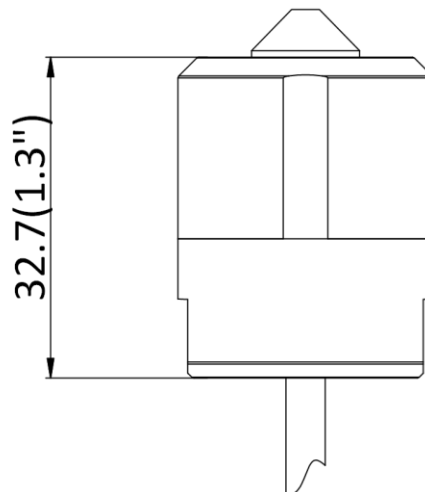

Dimension	Main body: 77.5 mm × 69 mm × 26 mm (3.1" × 2.7" × 1.0") L10: Ø26 mm × 40 mm (Ø1.0" × 1.6") L20: 37 mm × 26 mm × 25 mm (1.5" × 1.0" × 1.0") L30: Ø26 mm × 50 mm (Ø1.0" × 2.0")
Package Dimension	Kit/Main body: 254 mm × 164 mm × 130 mm (10" × 6.5" × 5.1") Camera: 219 mm × 139 mm × 100 mm (8.6" × 5.5" × 3.9")
Weight	Main body: approx. 90 g (0.2 lb.) Camera: approx. 90 g (0.2 lb.)
With Package Weight	Main body: approx. 456 g (1.0 lb.) Package (with 8 m cable): approx. 991 g (2.2 lb.) Package (with 2 m cable): approx. 776 g (1.7 lb.) Camera (with 8 m cable): approx. 676 g (1.5 lb.) Camera (with 2 m cable): approx. 451 g (1.0 lb.)
Storage Conditions	-30 °C to 60 °C (-22 °F to 140 °F). Humidity 95% or less (non-condensing)
Startup and Operating Conditions	-30 °C to 60 °C (-22 °F to 140 °F). Humidity 95% or less (non-condensing)
Language	18 languages: English, Traditional Chinese, Russian, Turkish, Japanese, Korean, Thai, Vietnamese, Estonian, Bulgarian, Hungarian, Czech, Slovak, French, Italian, German, Spanish, Portuguese
General Function	One-key reset, heartbeat, mirror, password protection, privacy mask, rotate, watermark, IP address filter
Length of Lens Cable	2 m (6.6 ft.) and 8 m (26.2 ft.) optional
Approval	
EMC	FCC (47 CFR Part 15, Subpart B); CE-EMC (EN 55032: 2015, EN 61000-3-2:2019, EEN 61000-3-3:2013+A1:2019, EN 50130-4: 2011+A1: 2014); RCM (AS/NZS CISPR 32: 2015); IC (ICES-003: Issue 7); KC (KN 32: 2015, KN 35: 2015)
Safety	UL (UL 62368-1); CB (IEC 62368-1:2014+A11); CE-LVD (EN 62368-1:2014/A11:2017); BIS (IS 13252(Part 1):2010/ IEC 60950-1 : 2005); LOA (IEC/EN 60950-1)
Environment	CE-RoHS (2011/65/EU); WEEE (2012/19/EU); Reach (Regulation (EC) No 1907/2006)

▪ **Dimension**

L10:

L20:

L30:

Main Body:

Main Body with Bracket:

Unit: mm (inch)

Distributed by