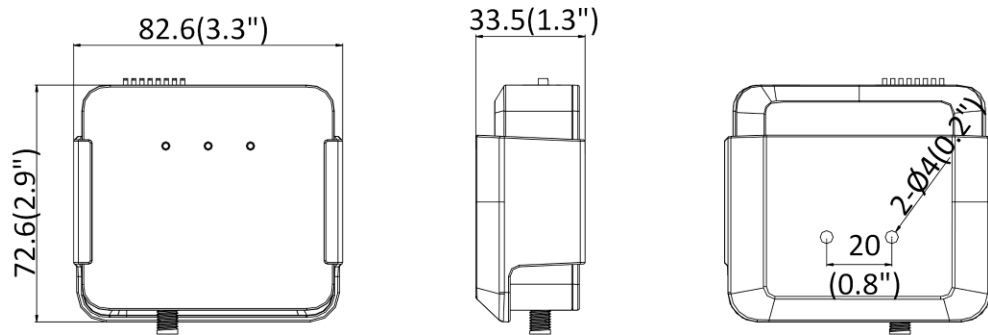

Dimension	Main body: 77.5 mm × 69 mm × 26 mm (3.1" × 2.7" × 1.0") L10: Ø26 mm × 40 mm (Ø1.0" × 1.6") L20: 37 mm × 26 mm × 25 mm (1.5" × 1.0" × 1.0") L30: Ø26 mm × 50 mm (Ø1.0" × 2.0")
Package Dimension	Kit/Main body: 254 mm × 164 mm × 130 mm (10" × 6.5" × 5.1") Camera: 219 mm × 139 mm × 100 mm (8.6" × 5.5" × 3.9")
Weight	Main body: approx. 90 g (0.2 lb.) Camera: approx. 90 g (0.2 lb.)
With Package Weight	Main body: approx. 456 g (1.0 lb.) Package (with 8 m cable): approx. 991 g (2.2 lb.) Package (with 2 m cable): approx. 776 g (1.7 lb.) Camera (with 8 m cable): approx. 676 g (1.5 lb.) Camera (with 2 m cable): approx. 451 g (1.0 lb.)
Storage Conditions	-30 °C to 60 °C (-22 °F to 140 °F). Humidity 95% or less (non-condensing)
Startup and Operating Conditions	-30 °C to 60 °C (-22 °F to 140 °F). Humidity 95% or less (non-condensing)
Language	18 languages: English, Traditional Chinese, Russian, Turkish, Japanese, Korean, Thai, Vietnamese, Estonian, Bulgarian, Hungarian, Czech, Slovak, French, Italian, German, Spanish, Portuguese
General Function	One-key reset, heartbeat, mirror, password protection, privacy mask, rotate, watermark, IP address filter
Length of Lens Cable	2 m (6.6 ft.) and 8 m (26.2 ft.) optional
Approval	
EMC	FCC (47 CFR Part 15, Subpart B); CE-EMC (EN 55032: 2015, EN 61000-3-2:2019, EEN 61000-3-3:2013+A1:2019, EN 50130-4: 2011+A1: 2014); RCM (AS/NZS CISPR 32: 2015); IC (ICES-003: Issue 7); KC (KN 32: 2015, KN 35: 2015)
Safety	UL (UL 62368-1); CB (IEC 62368-1:2014+A11); CE-LVD (EN 62368-1:2014/A11:2017); BIS (IS 13252(Part 1):2010/ IEC 60950-1 : 2005); LOA (IEC/EN 60950-1)
Environment	CE-RoHS (2011/65/EU); WEEE (2012/19/EU); Reach (Regulation (EC) No 1907/2006)

▪ **Dimension**

L10:

L20:

L30:

Main Body:

Main Body with Bracket:

Unit: mm (inch)

Distributed by