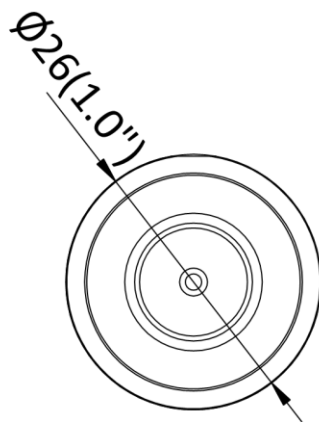

Dimension	Main body: 77.5 mm × 69 mm × 26 mm (3.1" × 2.7" × 1.0") L10: Ø26 mm × 40 mm (Ø1.0" × 1.6") L20: 37 mm × 26 mm × 25 mm (1.5" × 1.0" × 1.0") L30: Ø26 mm × 50 mm (Ø1.0" × 2.0")
Package Dimension	Kit/Main body: 254 mm × 164 mm × 130 mm (10" × 6.5" × 5.1") Camera: 219 mm × 139 mm × 100 mm (8.6" × 5.5" × 3.9")
Weight	Main body: approx. 90 g (0.2 lb.) Camera: approx. 90 g (0.2 lb.)
With Package Weight	Main body: approx. 456 g (1.0 lb.) Package (with 8 m cable): approx. 991 g (2.2 lb.) Package (with 2 m cable): approx. 776 g (1.7 lb.) Camera (with 8 m cable): approx. 676 g (1.5 lb.) Camera (with 2 m cable): approx. 451 g (1.0 lb.)
Storage Conditions	-30 °C to 60 °C (-22 °F to 140 °F). Humidity 95% or less (non-condensing)
Startup and Operating Conditions	-30 °C to 60 °C (-22 °F to 140 °F). Humidity 95% or less (non-condensing)
Language	18 languages: English, Traditional Chinese, Russian, Turkish, Japanese, Korean, Thai, Vietnamese, Estonian, Bulgarian, Hungarian, Czech, Slovak, French, Italian, German, Spanish, Portuguese
General Function	One-key reset, heartbeat, mirror, password protection, privacy mask, rotate, watermark, IP address filter
Length of Lens Cable	2 m (6.6 ft.) and 8 m (26.2 ft.) optional
Approval	
EMC	FCC (47 CFR Part 15, Subpart B); CE-EMC (EN 55032: 2015, EN 61000-3-2:2019, EEN 61000-3-3:2013+A1:2019, EN 50130-4: 2011+A1: 2014); RCM (AS/NZS CISPR 32: 2015); IC (ICES-003: Issue 7); KC (KN 32: 2015, KN 35: 2015)
Safety	UL (UL 62368-1); CB (IEC 62368-1:2014+A11); CE-LVD (EN 62368-1:2014/A11:2017); BIS (IS 13252(Part 1):2010/ IEC 60950-1 : 2005); LOA (IEC/EN 60950-1)
Environment	CE-RoHS (2011/65/EU); WEEE (2012/19/EU); Reach (Regulation (EC) No 1907/2006)

▪ **Dimension**

L10:

L20:

L30:

Main Body:

Main Body with Bracket:

Unit: mm (inch)

Distributed by