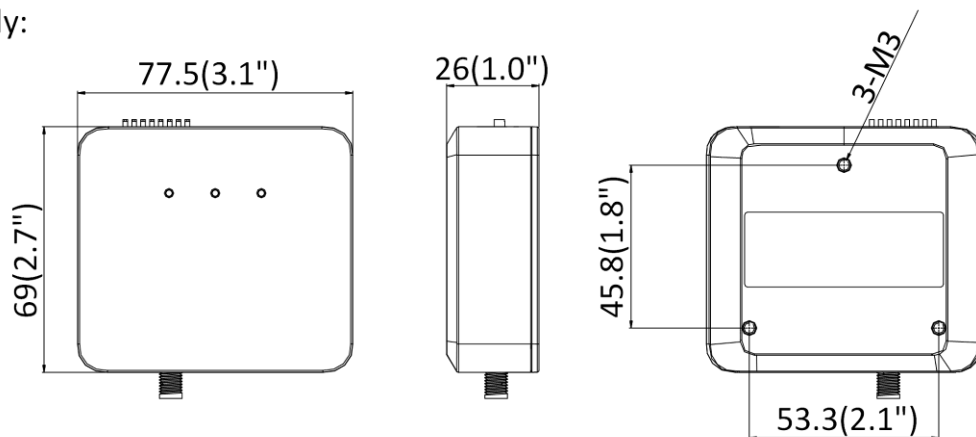

Dimension	Main body: 77.5 mm × 69 mm × 26 mm (3.1" × 2.7" × 1.0") L10: Ø26 mm × 40 mm (Ø1.0" × 1.6") L20: 37 mm × 26 mm × 25 mm (1.5" × 1.0" × 1.0") L30: Ø26 mm × 50 mm (Ø1.0" × 2.0")
Package Dimension	Kit/Main body: 254 mm × 164 mm × 130 mm (10" × 6.5" × 5.1") Camera: 219 mm × 139 mm × 100 mm (8.6" × 5.5" × 3.9")
Weight	Main body: approx. 90 g (0.2 lb.) Camera: approx. 90 g (0.2 lb.)
With Package Weight	Main body: approx. 456 g (1.0 lb.) Package (with 8 m cable): approx. 991 g (2.2 lb.) Package (with 2 m cable): approx. 776 g (1.7 lb.) Camera (with 8 m cable): approx. 676 g (1.5 lb.) Camera (with 2 m cable): approx. 451 g (1.0 lb.)
Storage Conditions	-30 °C to 60 °C (-22 °F to 140 °F). Humidity 95% or less (non-condensing)
Startup and Operating Conditions	-30 °C to 60 °C (-22 °F to 140 °F). Humidity 95% or less (non-condensing)
Language	18 languages: English, Traditional Chinese, Russian, Turkish, Japanese, Korean, Thai, Vietnamese, Estonian, Bulgarian, Hungarian, Czech, Slovak, French, Italian, German, Spanish, Portuguese
General Function	One-key reset, heartbeat, mirror, password protection, privacy mask, rotate, watermark, IP address filter
Length of Lens Cable	2 m (6.6 ft.) and 8 m (26.2 ft.) optional
<b>Approval</b>	
EMC	FCC (47 CFR Part 15, Subpart B); CE-EMC (EN 55032: 2015, EN 61000-3-2:2019, EEN 61000-3-3:2013+A1:2019, EN 50130-4: 2011+A1: 2014); RCM (AS/NZS CISPR 32: 2015); IC (ICES-003: Issue 7); KC (KN 32: 2015, KN 35: 2015)
Safety	UL (UL 62368-1); CB (IEC 62368-1:2014+A11); CE-LVD (EN 62368-1:2014/A11:2017); BIS (IS 13252(Part 1):2010/ IEC 60950-1 : 2005); LOA (IEC/EN 60950-1)
Environment	CE-RoHS (2011/65/EU); WEEE (2012/19/EU); Reach (Regulation (EC) No 1907/2006)

▪ **Dimension**

L10:

L20:

L30:

Main Body:

Main Body with Bracket:

Unit: mm (inch)

Distributed by