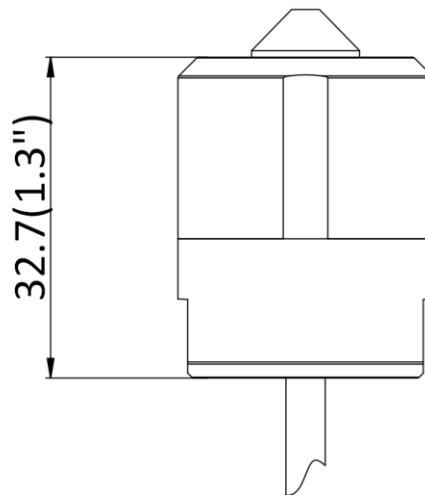

Dimension	Main body: 77.5 mm × 69 mm × 26 mm (3.1" × 2.7" × 1.0") L10: Ø26 mm × 40 mm (Ø1.0" × 1.6") L20: 37 mm × 26 mm × 25 mm (1.5" × 1.0" × 1.0") L30: Ø26 mm × 50 mm (Ø1.0" × 2.0")
Package Dimension	Kit/Main body: 254 mm × 164 mm × 130 mm (10" × 6.5" × 5.1") Camera: 219 mm × 139 mm × 100 mm (8.6" × 5.5" × 3.9")
Weight	Main body: approx. 90 g (0.2 lb.) Camera: approx. 90 g (0.2 lb.)
With Package Weight	Main body: approx. 456 g (1.0 lb.) Package (with 8 m cable): approx. 991 g (2.2 lb.) Package (with 2 m cable): approx. 776 g (1.7 lb.) Camera (with 8 m cable): approx. 676 g (1.5 lb.) Camera (with 2 m cable): approx. 451 g (1.0 lb.)
Storage Conditions	-30 °C to 60 °C (-22 °F to 140 °F). Humidity 95% or less (non-condensing)
Startup and Operating Conditions	-30 °C to 60 °C (-22 °F to 140 °F). Humidity 95% or less (non-condensing)
Language	18 languages: English, Traditional Chinese, Russian, Turkish, Japanese, Korean, Thai, Vietnamese, Estonian, Bulgarian, Hungarian, Czech, Slovak, French, Italian, German, Spanish, Portuguese
General Function	One-key reset, heartbeat, mirror, password protection, privacy mask, rotate, watermark, IP address filter
Length of Lens Cable	2 m (6.6 ft.) and 8 m (26.2 ft.) optional
<b>Approval</b>	
EMC	FCC (47 CFR Part 15, Subpart B); CE-EMC (EN 55032: 2015, EN 61000-3-2:2019, EEN 61000-3-3:2013+A1:2019, EN 50130-4: 2011+A1: 2014); RCM (AS/NZS CISPR 32: 2015); IC (ICES-003: Issue 7); KC (KN 32: 2015, KN 35: 2015)
Safety	UL (UL 62368-1); CB (IEC 62368-1:2014+A11); CE-LVD (EN 62368-1:2014/A11:2017); BIS (IS 13252(Part 1):2010/ IEC 60950-1 : 2005); LOA (IEC/EN 60950-1)
Environment	CE-RoHS (2011/65/EU); WEEE (2012/19/EU); Reach (Regulation (EC) No 1907/2006)

▪ **Dimension**

L10:

L20:

L30:

Main Body:

Main Body with Bracket:

Unit: mm (inch)

Distributed by