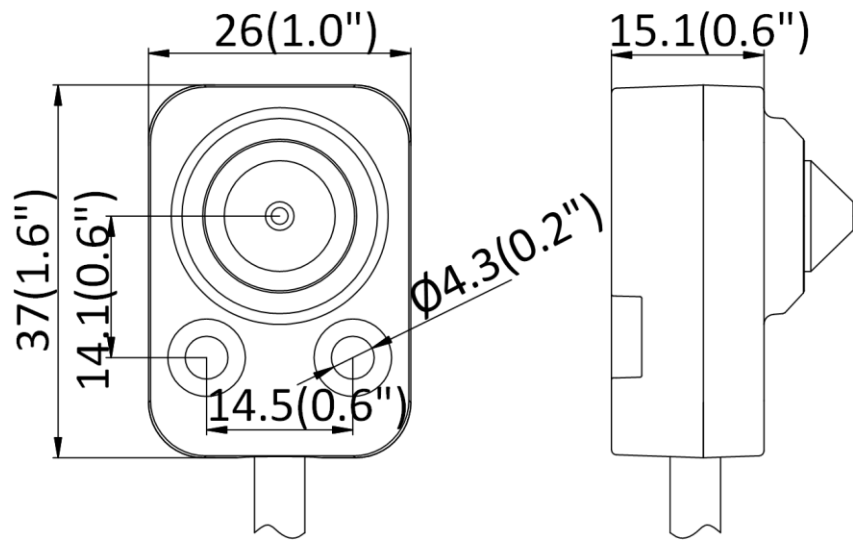

Dimension	Main body: 77.5 mm × 69 mm × 26 mm (3.1" × 2.7" × 1.0") L10: Ø26 mm × 40 mm (Ø1.0" × 1.6") L20: 37 mm × 26 mm × 25 mm (1.5" × 1.0" × 1.0") L30: Ø26 mm × 50 mm (Ø1.0" × 2.0")
Package Dimension	Kit/Main body: 254 mm × 164 mm × 130 mm (10" × 6.5" × 5.1") Camera: 219 mm × 139 mm × 100 mm (8.6" × 5.5" × 3.9")
Weight	Main body: approx. 90 g (0.2 lb.) Camera: approx. 90 g (0.2 lb.)
With Package Weight	Main body: approx. 456 g (1.0 lb.) Package (with 8 m cable): approx. 991 g (2.2 lb.) Package (with 2 m cable): approx. 776 g (1.7 lb.) Camera (with 8 m cable): approx. 676 g (1.5 lb.) Camera (with 2 m cable): approx. 451 g (1.0 lb.)
Storage Conditions	-30 °C to 60 °C (-22 °F to 140 °F). Humidity 95% or less (non-condensing)
Startup and Operating Conditions	-30 °C to 60 °C (-22 °F to 140 °F). Humidity 95% or less (non-condensing)
Language	18 languages: English, Traditional Chinese, Russian, Turkish, Japanese, Korean, Thai, Vietnamese, Estonian, Bulgarian, Hungarian, Czech, Slovak, French, Italian, German, Spanish, Portuguese
General Function	One-key reset, heartbeat, mirror, password protection, privacy mask, rotate, watermark, IP address filter
Length of Lens Cable	2 m (6.6 ft.) and 8 m (26.2 ft.) optional
<b>Approval</b>	
EMC	FCC (47 CFR Part 15, Subpart B); CE-EMC (EN 55032: 2015, EN 61000-3-2:2019, EEN 61000-3-3:2013+A1:2019, EN 50130-4: 2011+A1: 2014); RCM (AS/NZS CISPR 32: 2015); IC (ICES-003: Issue 7); KC (KN 32: 2015, KN 35: 2015)
Safety	UL (UL 62368-1); CB (IEC 62368-1:2014+A11); CE-LVD (EN 62368-1:2014/A11:2017); BIS (IS 13252(Part 1):2010/ IEC 60950-1 : 2005); LOA (IEC/EN 60950-1)
Environment	CE-RoHS (2011/65/EU); WEEE (2012/19/EU); Reach (Regulation (EC) No 1907/2006)

▪ **Dimension**

L10:

L20:

L30:

Main Body:

Main Body with Bracket:

Unit: mm (inch)

Distributed by