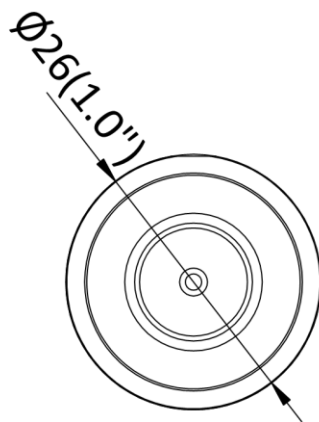

Dimension	Main body: 77.5 mm × 69 mm × 26 mm (3.1" × 2.7" × 1.0") L10: Ø26 mm × 40 mm (Ø1.0" × 1.6") L20: 37 mm × 26 mm × 25 mm (1.5" × 1.0" × 1.0") L30: Ø26 mm × 50 mm (Ø1.0" × 2.0")
Package Dimension	Kit/Main body: 254 mm × 164 mm × 130 mm (10" × 6.5" × 5.1") Camera: 219 mm × 139 mm × 100 mm (8.6" × 5.5" × 3.9")
Weight	Main body: approx. 90 g (0.2 lb.) Camera: approx. 90 g (0.2 lb.)
With Package Weight	Main body: approx. 456 g (1.0 lb.) Package (with 8 m cable): approx. 991 g (2.2 lb.) Package (with 2 m cable): approx. 776 g (1.7 lb.) Camera (with 8 m cable): approx. 676 g (1.5 lb.) Camera (with 2 m cable): approx. 451 g (1.0 lb.)
Storage Conditions	-30 °C to 60 °C (-22 °F to 140 °F). Humidity 95% or less (non-condensing)
Startup and Operating Conditions	-30 °C to 60 °C (-22 °F to 140 °F). Humidity 95% or less (non-condensing)
Language	18 languages: English, Traditional Chinese, Russian, Turkish, Japanese, Korean, Thai, Vietnamese, Estonian, Bulgarian, Hungarian, Czech, Slovak, French, Italian, German, Spanish, Portuguese
General Function	One-key reset, heartbeat, mirror, password protection, privacy mask, rotate, watermark, IP address filter
Length of Lens Cable	2 m (6.6 ft.) and 8 m (26.2 ft.) optional
<b>Approval</b>	
EMC	FCC (47 CFR Part 15, Subpart B); CE-EMC (EN 55032: 2015, EN 61000-3-2:2019, EEN 61000-3-3:2013+A1:2019, EN 50130-4: 2011+A1: 2014); RCM (AS/NZS CISPR 32: 2015); IC (ICES-003: Issue 7); KC (KN 32: 2015, KN 35: 2015)
Safety	UL (UL 62368-1); CB (IEC 62368-1:2014+A11); CE-LVD (EN 62368-1:2014/A11:2017); BIS (IS 13252(Part 1):2010/ IEC 60950-1 : 2005); LOA (IEC/EN 60950-1)
Environment	CE-RoHS (2011/65/EU); WEEE (2012/19/EU); Reach (Regulation (EC) No 1907/2006)

▪ **Dimension**

L10:

L20:

L30:

Main Body:

Main Body with Bracket:

Unit: mm (inch)

Distributed by