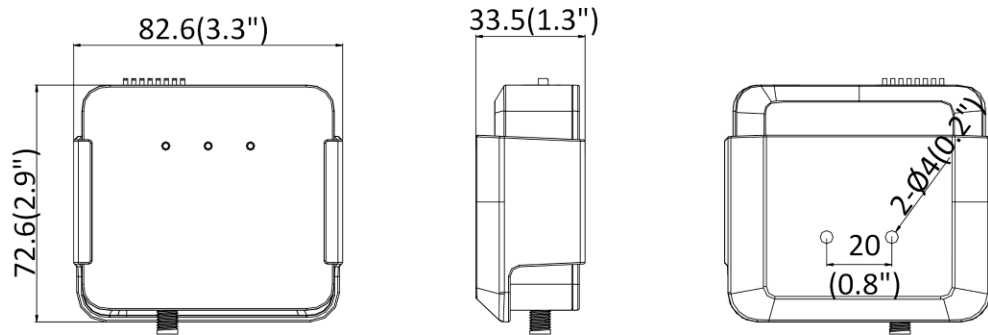

Dimension	Main body: 77.5 mm × 69 mm × 26 mm (3.1" × 2.7" × 1.0") L10: Ø26 mm × 40 mm (Ø1.0" × 1.6") L20: 37 mm × 26 mm × 25 mm (1.5" × 1.0" × 1.0") L30: Ø26 mm × 50 mm (Ø1.0" × 2.0")
Package Dimension	Kit/Main body: 254 mm × 164 mm × 130 mm (10" × 6.5" × 5.1") Camera: 219 mm × 139 mm × 100 mm (8.6" × 5.5" × 3.9")
Weight	Main body: approx. 90 g (0.2 lb.) Camera: approx. 90 g (0.2 lb.)
With Package Weight	Main body: approx. 456 g (1.0 lb.) Package (with 8 m cable): approx. 991 g (2.2 lb.) Package (with 2 m cable): approx. 776 g (1.7 lb.) Camera (with 8 m cable): approx. 676 g (1.5 lb.) Camera (with 2 m cable): approx. 451 g (1.0 lb.)
Storage Conditions	-30 °C to 60 °C (-22 °F to 140 °F). Humidity 95% or less (non-condensing)
Startup and Operating Conditions	-30 °C to 60 °C (-22 °F to 140 °F). Humidity 95% or less (non-condensing)
Language	18 languages: English, Traditional Chinese, Russian, Turkish, Japanese, Korean, Thai, Vietnamese, Estonian, Bulgarian, Hungarian, Czech, Slovak, French, Italian, German, Spanish, Portuguese
General Function	One-key reset, heartbeat, mirror, password protection, privacy mask, rotate, watermark, IP address filter
Length of Lens Cable	2 m (6.6 ft.) and 8 m (26.2 ft.) optional
<b>Approval</b>	
EMC	FCC (47 CFR Part 15, Subpart B); CE-EMC (EN 55032: 2015, EN 61000-3-2:2019, EEN 61000-3-3:2013+A1:2019, EN 50130-4: 2011+A1: 2014); RCM (AS/NZS CISPR 32: 2015); IC (ICES-003: Issue 7); KC (KN 32: 2015, KN 35: 2015)
Safety	UL (UL 62368-1); CB (IEC 62368-1:2014+A11); CE-LVD (EN 62368-1:2014/A11:2017); BIS (IS 13252(Part 1):2010/ IEC 60950-1 : 2005); LOA (IEC/EN 60950-1)
Environment	CE-RoHS (2011/65/EU); WEEE (2012/19/EU); Reach (Regulation (EC) No 1907/2006)

▪ **Dimension**

L10:

L20:

L30:

Main Body:

Main Body with Bracket:

Unit: mm (inch)

Distributed by