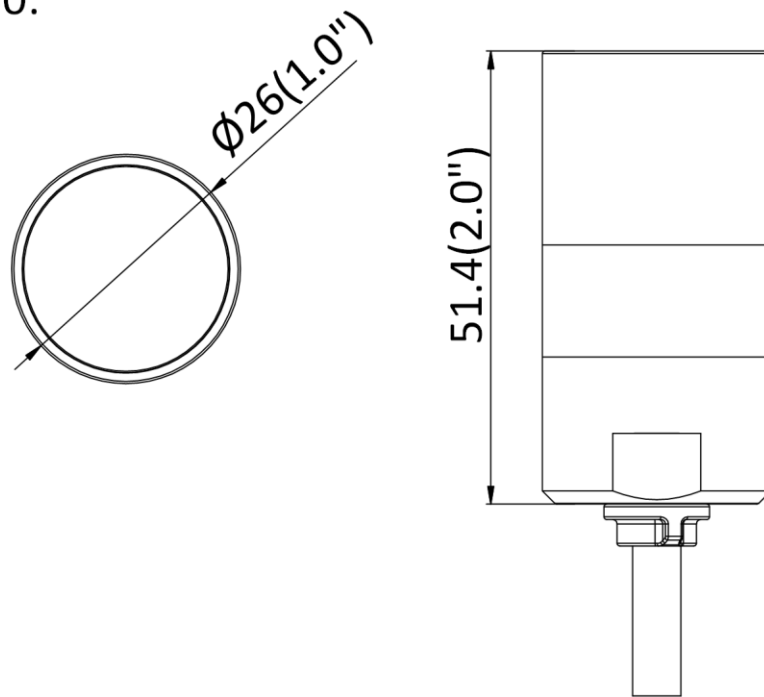

Dimension	Main body: 77.5 mm × 69 mm × 26 mm (3.1" × 2.7" × 1.0") L10: Ø26 mm × 40 mm (Ø1.0" × 1.6") L20: 37 mm × 26 mm × 25 mm (1.5" × 1.0" × 1.0") L30: Ø26 mm × 50 mm (Ø1.0" × 2.0")
Package Dimension	Kit/Main body: 254 mm × 164 mm × 130 mm (10" × 6.5" × 5.1") Camera: 219 mm × 139 mm × 100 mm (8.6" × 5.5" × 3.9")
Weight	Main body: approx. 90 g (0.2 lb.) Camera: approx. 90 g (0.2 lb.)
With Package Weight	Main body: approx. 456 g (1.0 lb.) Package (with 8 m cable): approx. 991 g (2.2 lb.) Package (with 2 m cable): approx. 776 g (1.7 lb.) Camera (with 8 m cable): approx. 676 g (1.5 lb.) Camera (with 2 m cable): approx. 451 g (1.0 lb.)
Storage Conditions	-30 °C to 60 °C (-22 °F to 140 °F). Humidity 95% or less (non-condensing)
Startup and Operating Conditions	-30 °C to 60 °C (-22 °F to 140 °F). Humidity 95% or less (non-condensing)
Language	18 languages: English, Traditional Chinese, Russian, Turkish, Japanese, Korean, Thai, Vietnamese, Estonian, Bulgarian, Hungarian, Czech, Slovak, French, Italian, German, Spanish, Portuguese
General Function	One-key reset, heartbeat, mirror, password protection, privacy mask, rotate, watermark, IP address filter
Length of Lens Cable	2 m (6.6 ft.) and 8 m (26.2 ft.) optional
<b>Approval</b>	
EMC	FCC (47 CFR Part 15, Subpart B); CE-EMC (EN 55032: 2015, EN 61000-3-2:2019, EEN 61000-3-3:2013+A1:2019, EN 50130-4: 2011+A1: 2014); RCM (AS/NZS CISPR 32: 2015); IC (ICES-003: Issue 7); KC (KN 32: 2015, KN 35: 2015)
Safety	UL (UL 62368-1); CB (IEC 62368-1:2014+A11); CE-LVD (EN 62368-1:2014/A11:2017); BIS (IS 13252(Part 1):2010/ IEC 60950-1 : 2005); LOA (IEC/EN 60950-1)
Environment	CE-RoHS (2011/65/EU); WEEE (2012/19/EU); Reach (Regulation (EC) No 1907/2006)

▪ **Dimension**

L10:

L20:

L30:

Main Body:

Main Body with Bracket:

Unit: mm (inch)

Distributed by